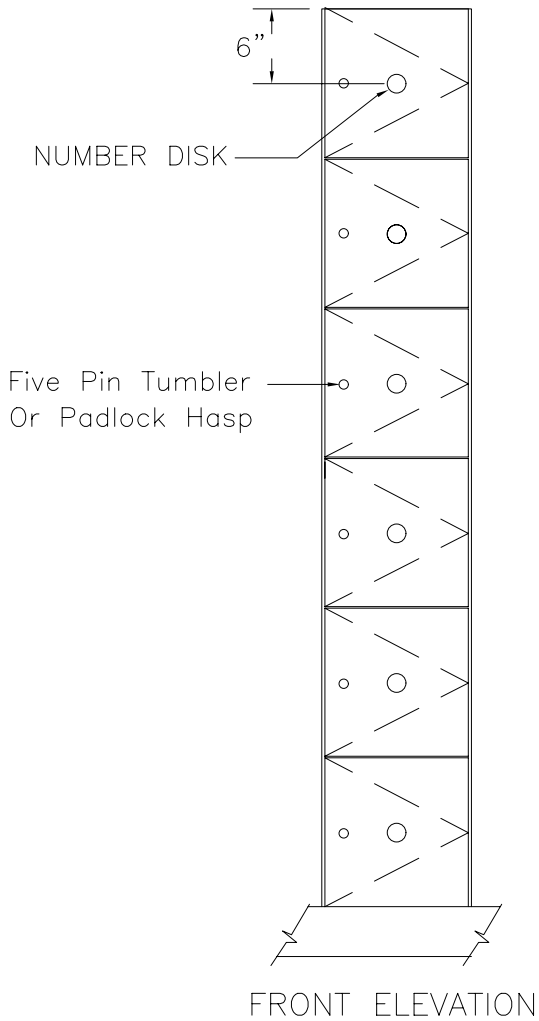

Locker Doors:  
 Finish:  
 Edgeband:  
 Lock:  
 Hardware:  
 No. Sequence:

QTY.: \_\_\_ Locker at Men's Rm.  
 QTY.: \_\_\_ Locker at Women's Rm.

**CLASSIC WOODWORKING**  
 667 SE 32ND AVE HILLSBORO, OR. 97123  
 P: (503)692-0800 F: (503)692-7070

Model F

DATE:	APPROVED:	DRAWN BY:
PROJECT:		
		DRAWING NO. F