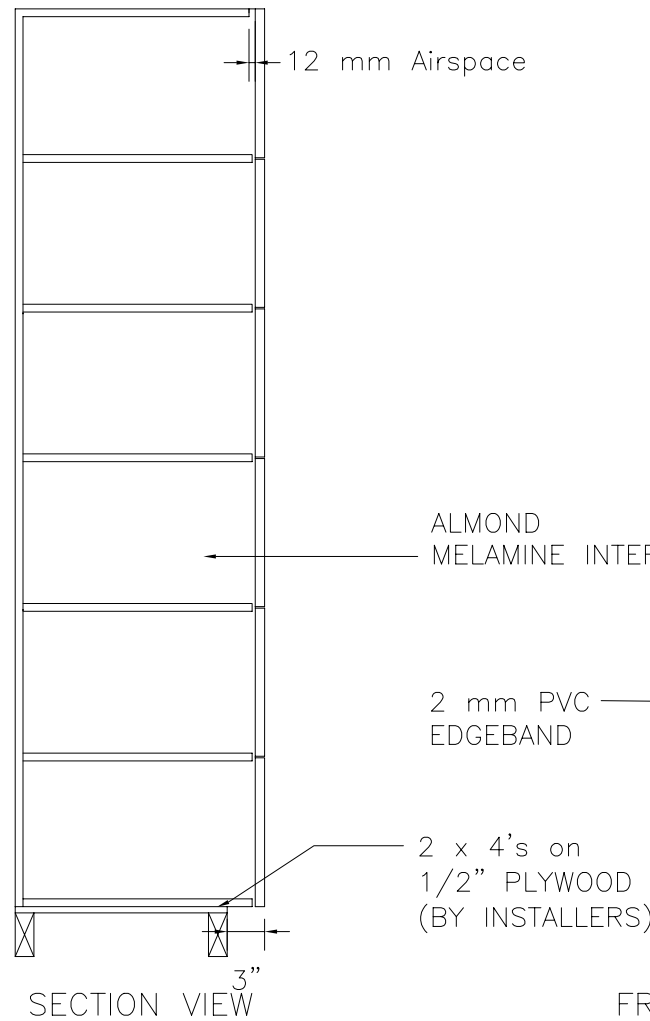

Locker Doors:  
 Finish:  
 Edgeband:  
 Lock:  
 Hardware:  
 No. Sequence:

QTY.: \_\_\_ Locker at Men's Rm.  
 QTY.: \_\_\_ Locker at Women's Rm.

**CLASSIC WOODWORKING**  
 667 SE 32ND AVE HILLSBORO, OR. 97123  
 P: (503)692-0800 F: (503)692-7070

Model F

DATE:	APPROVED:	DRAWN BY:
PROJECT:		
		DRAWING NO. F