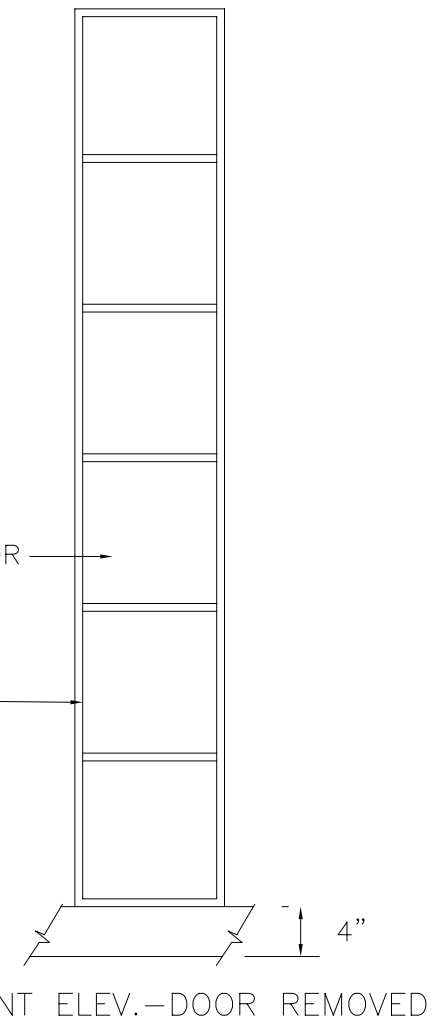

Locker Doors:  
 Finish:  
 Edgeband:  
 Lock:  
 Hardware:  
 No. Sequence:

QTY.: \_\_\_ Locker at Men's Rm.  
 QTY.: \_\_\_ Locker at Women's Rm.

**CLASSIC WOODWORKING**  
 667 SE 32ND AVE HILLSBORO, OR. 97123  
 P: (503)692-0800 F: (503)692-7070

Model F

DATE:	APPROVED:	DRAWN BY:
PROJECT:		
		DRAWING NO. F