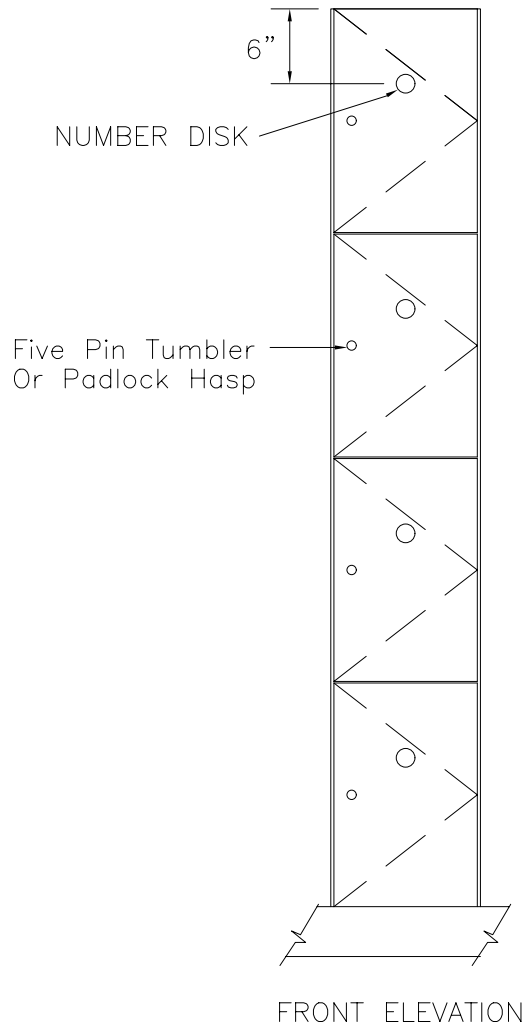

Locker Doors:
 Finish:
 Edgeband:
 Lock:
 Hardware:
 No. Sequence:

QTY.: ___ Lockers at Men's Rm.
 ___ Lockers at Women's Rm.

 **CLASSIC WOODWORKING**
 667 SE 32ND AVE HILLSBORO, OR. 97123
 P: (503)692-0800 F: (503)692-7070

Model D

DATE:	APPROVED:	DRAWN BY:
PROJECT:		
		DRAWING NO. D