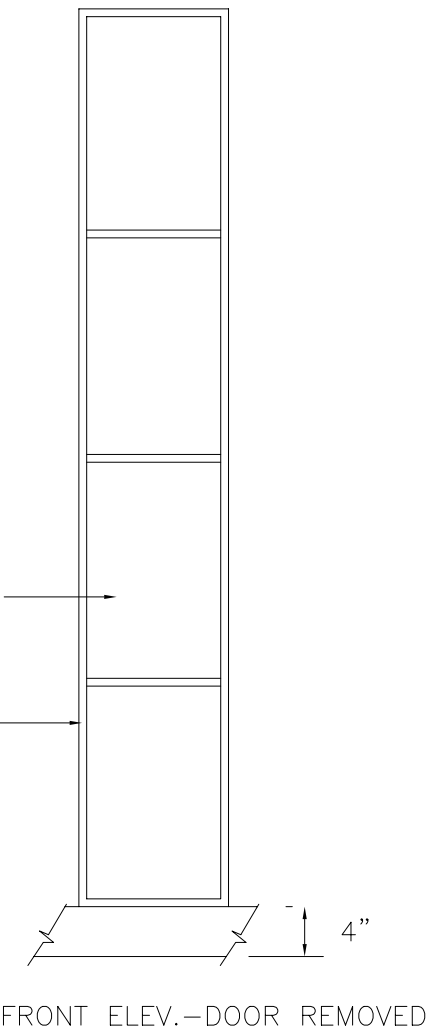

Locker Doors:
 Finish:
 Edgeband:
 Lock:
 Hardware:
 No. Sequence:

QTY.: ___ Lockers at Men's Rm.
 ___ Lockers at Women's Rm.

 **CLASSIC WOODWORKING**
 667 SE 32ND AVE HILLSBORO, OR. 97123
 P: (503)692-0800 F: (503)692-7070

Model D

DATE:	APPROVED:	DRAWN BY:
PROJECT:		
		DRAWING NO. D