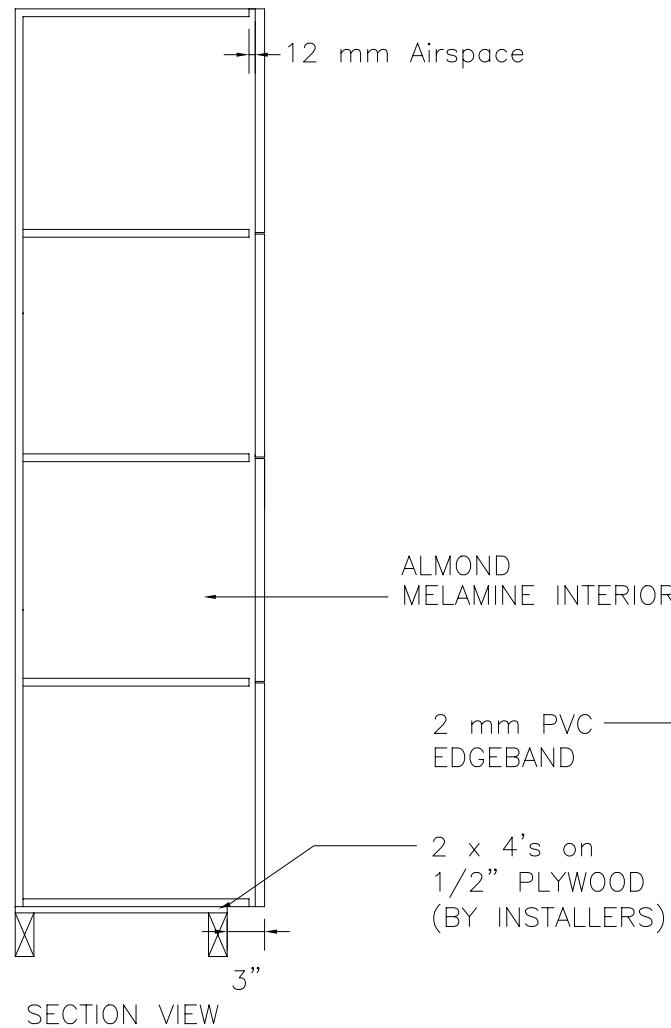

Locker Doors:
 Finish:
 Edgeband:
 Lock:
 Hardware:
 No. Sequence:

QTY.: ___ Lockers at Men's Rm.
 ___ Lockers at Women's Rm.

 **CLASSIC WOODWORKING**
 667 SE 32ND AVE HILLSBORO, OR. 97123
 P: (503)692-0800 F: (503)692-7070

Model D

DATE:	APPROVED:	DRAWN BY:
PROJECT:		
		DRAWING NO. D