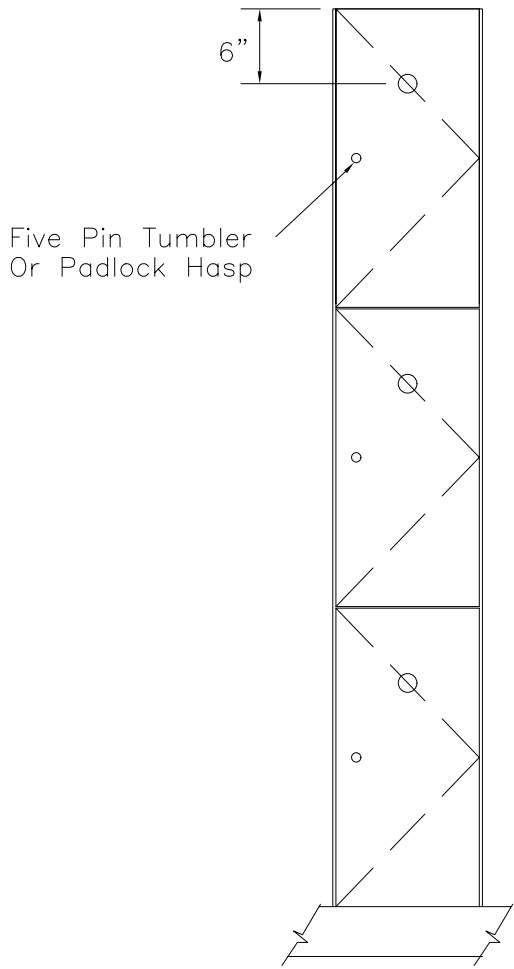

Locker Doors:
 Finish:
 Edgeband:
 Lock:
 Hardware:
 No. Sequence:

QTY: ___ lockers at Men's Rm.
 ___ lockers at Women's Rm.

FRONT ELEVATION

SECTION VIEW

FRONT ELEV.-DOOR REMOVED

CLASSIC WOODWORKING
 667 SE 32ND AVE HILLSBORO, OR. 97123
 P: (503)692-0800 F: (503)692-7070

Model C

DATE:	APPROVED:	DRAWN BY:
PROJECT:		
		DRAWING NO. C