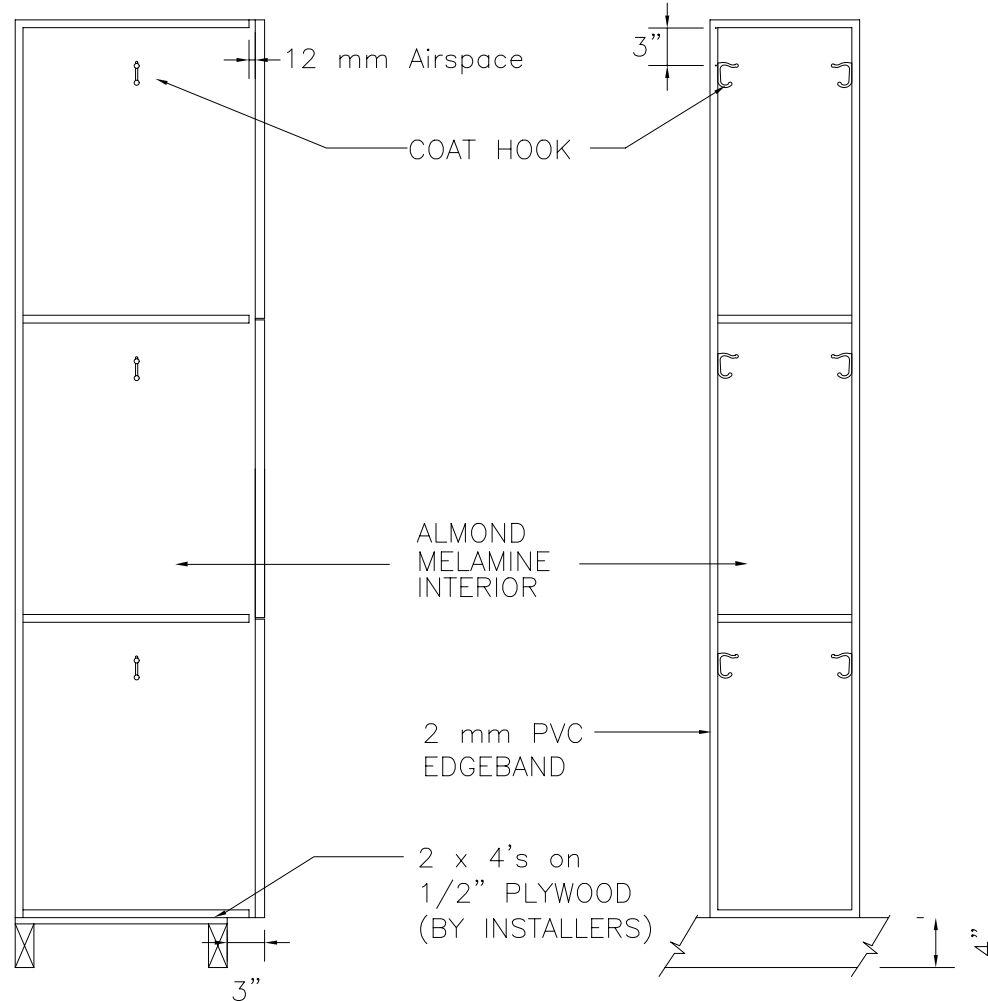

Locker Doors:
 Finish:
 Edgeband:
 Lock:
 Hardware:
 No. Sequence:

QTY: ___ lockers at Men's Rm.
 ___ lockers at Women's Rm.

FRONT ELEVATION

SECTION VIEW

FRONT ELEV.-DOOR REMOVED

CLASSIC WOODWORKING
 667 SE 32ND AVE HILLSBORO, OR. 97123
 P: (503)692-0800 F: (503)692-7070

Model C

DATE:	APPROVED:	DRAWN BY:
PROJECT:		
		DRAWING NO. C