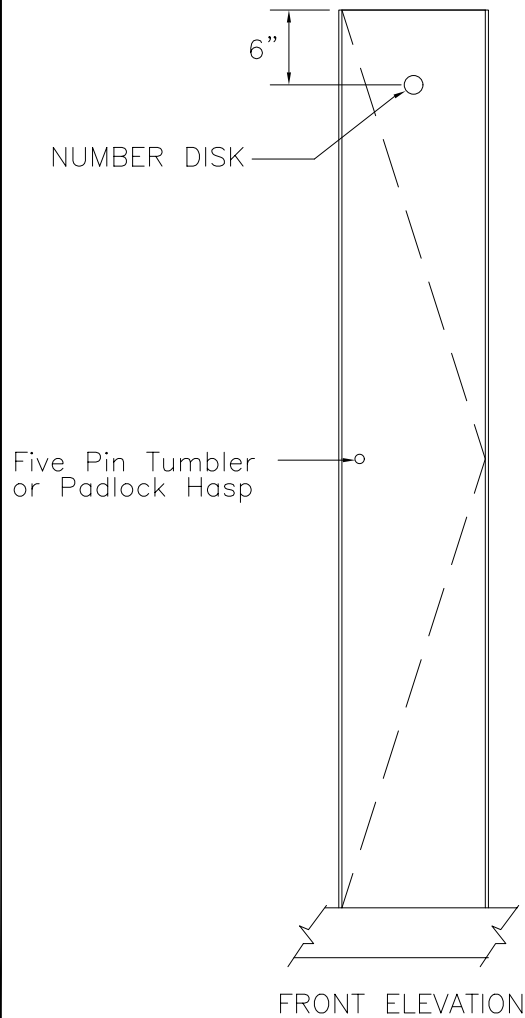

Locker Doors:
 Finish:
 Edgeband:
 Lock:
 Hardware:
 No. Sequence:

QTY.: ___ Locker at Men's Rm.
 ___ Locker at Women's Rm.

 **CLASSIC WOODWORKING**
 667 SE 32ND AVE HILLSBORO, OR. 97123
 P: (503)692-0800 F: (503)692-7070

Model A

DATE:	APPROVED:	DRAWN BY:
PROJECT:		
		DRAWING NO. A