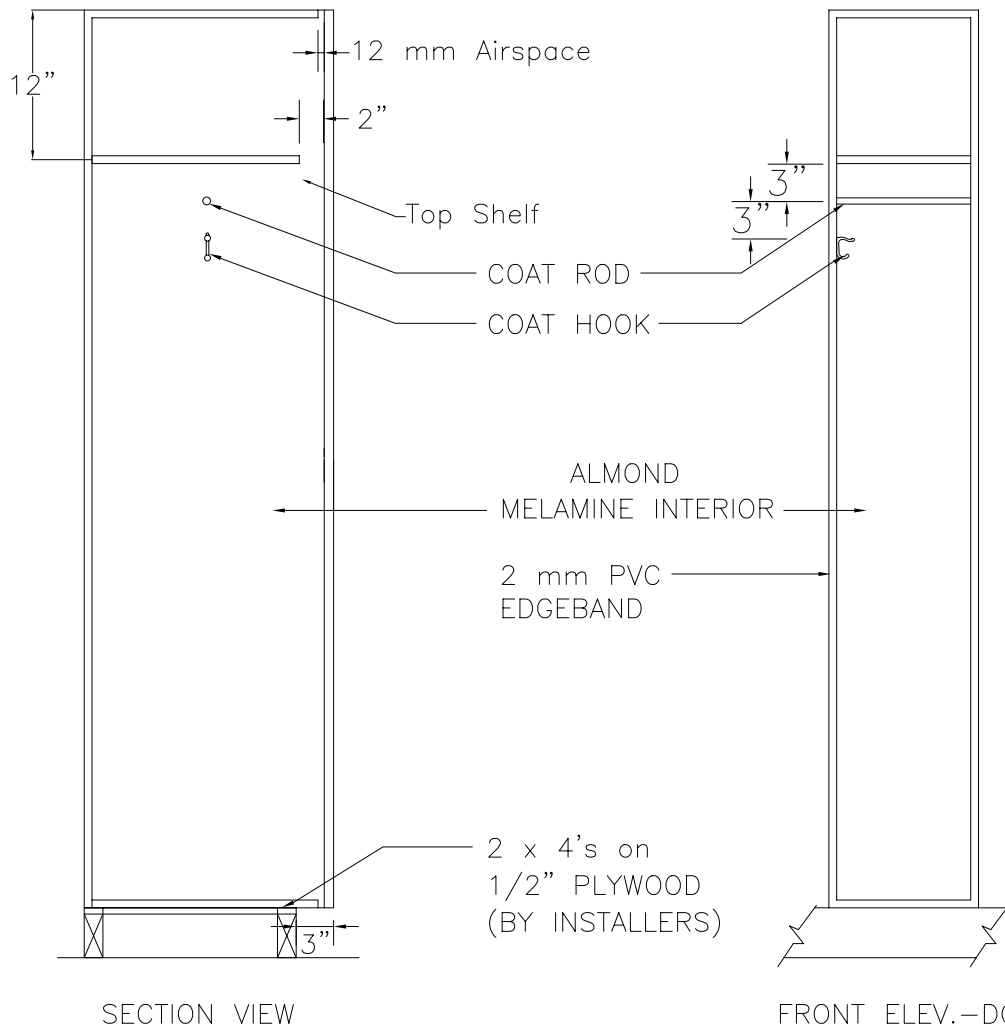

Locker Doors:
 Finish:
 Edgeband:
 Lock:
 Hardware:
 No. Sequence:

QTY.: ___ Locker at Men's Rm.
 ___ Locker at Women's Rm.

 **CLASSIC WOODWORKING**
 667 SE 32ND AVE HILLSBORO, OR. 97123
 P: (503)692-0800 F: (503)692-7070

Model A

DATE:	APPROVED:	DRAWN BY:
PROJECT:		
		DRAWING NO. A