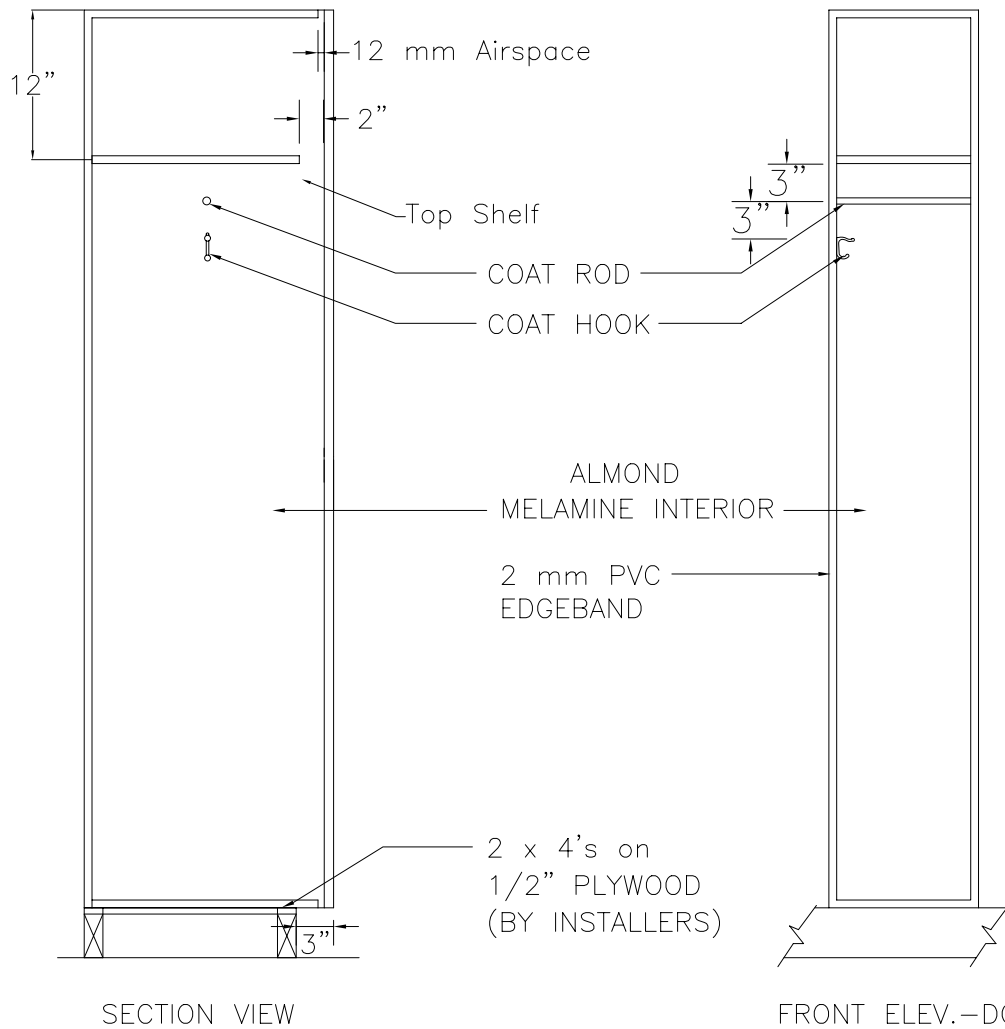

Locker Doors:
 Finish:
 Edgeband:
 Lock:
 Hardware:
 No. Sequence:

QTY.: ___ Locker at Men's Rm.
 ___ Locker at Women's Rm.

CLASSIC WOODWORKING
 667 SE 32ND AVE HILLSBORO, OR. 97123
 P: (503)692-0800 F: (503)692-7070

Model A

DATE:	APPROVED:	DRAWN BY:
PROJECT:		
		DRAWING NO. A