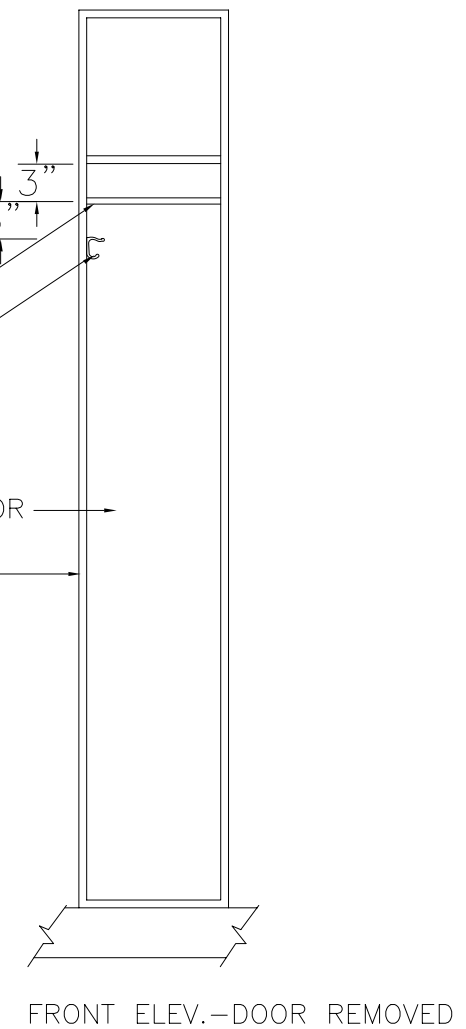

Locker Doors:
 Finish:
 Edgeband:
 Lock:
 Hardware:
 No. Sequence:

QTY.: ___ Locker at Men's Rm.
 ___ Locker at Women's Rm.

CLASSIC WOODWORKING
 667 SE 32ND AVE HILLSBORO, OR. 97123
 P: (503)692-0800 F: (503)692-7070

Model A

DATE:	APPROVED:	DRAWN BY:
PROJECT:		
		DRAWING NO. A