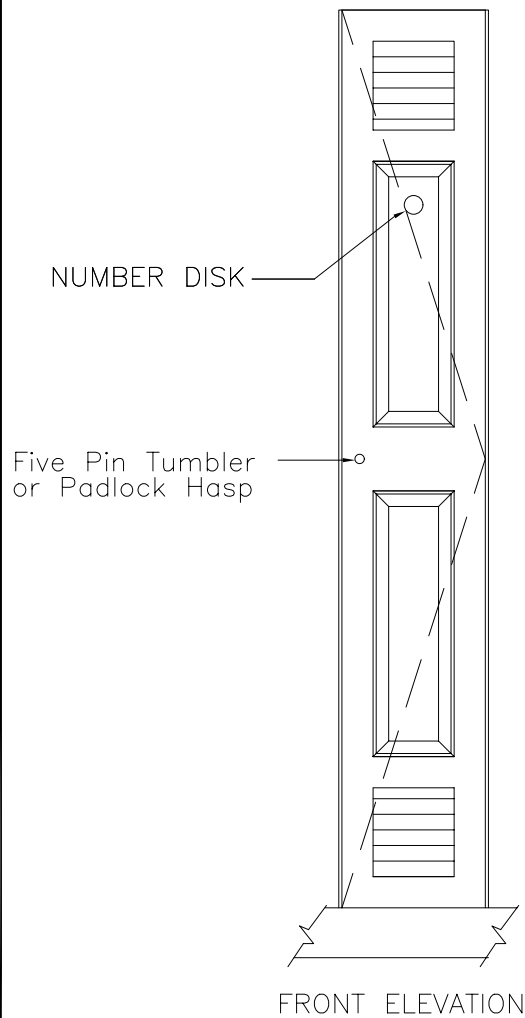

Locker Doors:
 Finish:
 Edgeband:
 Lock:
 Hardware:
 No. Sequence:

QTY.: ___ Locker at Men's Rm.
 ___ Locker at Women's Rm.

CLASSIC WOODWORKING
 667 SE 32ND AVE HILLSBORO, OR. 97123
 P: (503)692-0800 F: (503)692-7070

Model A

DATE:	APPROVED:	DRAWN BY:
PROJECT:		
		DRAWING NO. A