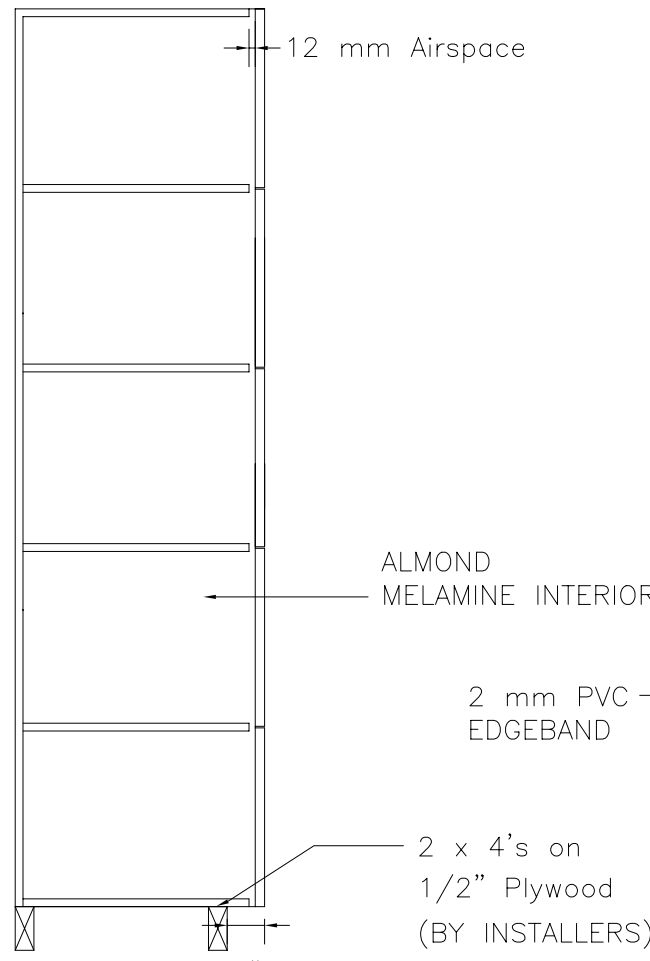

Locker Doors:
 Finish:
 Edgeband:
 Lock:
 Hardware:
 No. Sequence:

QTY.: _._ Lockers at Men's Rm.
 . Lockers at Women's Rm.

FRONT ELEVATION

SECTION VIEW

FRONT ELEV.-DOOR REMOVED

CLASSIC WOODWORKING
 667 SE 32ND AVE HILLSBORO, OR. 97123
 P: (503)692-0800 F: (503)692-7070

Model E

DATE:	APPROVED:	DRAWN BY:
PROJECT:		
		DRAWING NO. E