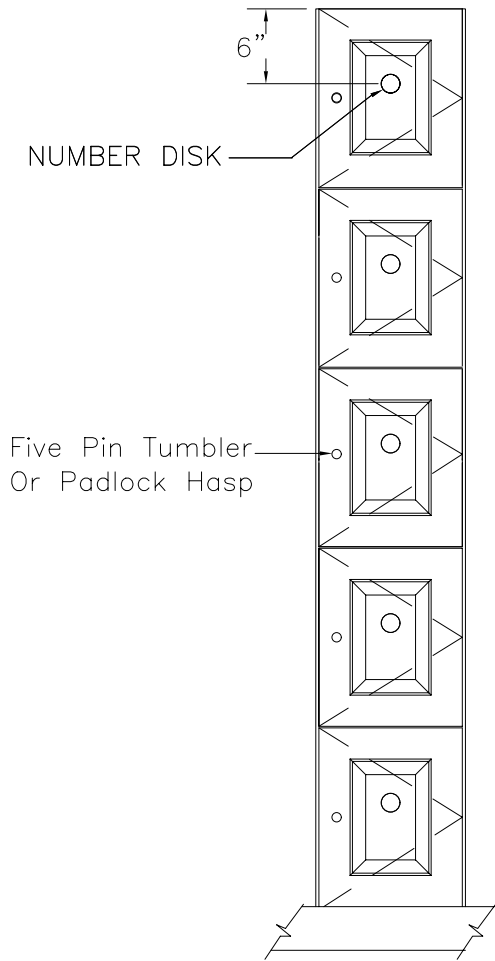

Locker Doors:
 Finish:
 Edgeband:
 Lock:
 Hardware:
 No. Sequence:

QTY.: _._ Lockers at Men's Rm.
 . Lockers at Women's Rm.

FRONT ELEVATION

SECTION VIEW

FRONT ELEV.-DOOR REMOVED

CLASSIC WOODWORKING
 667 SE 32ND AVE HILLSBORO, OR. 97123
 P: (503)692-0800 F: (503)692-7070

Model E

DATE:	APPROVED:	DRAWN BY:
PROJECT:		
		DRAWING NO. E