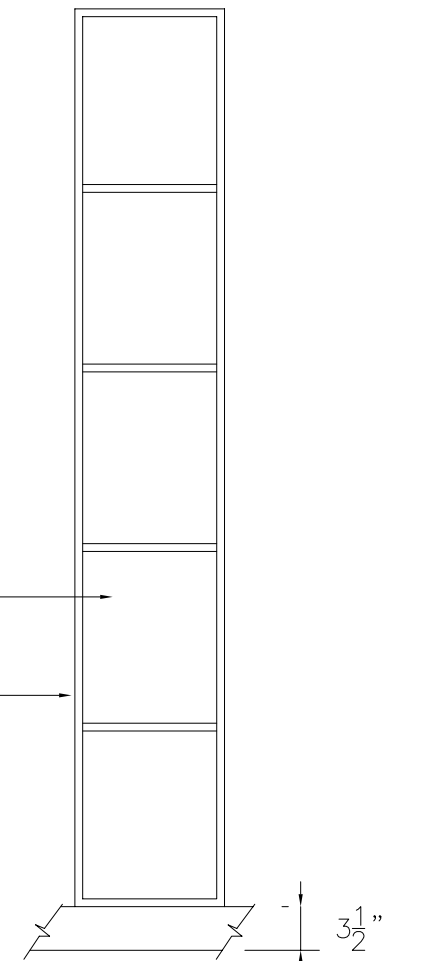

Locker Doors:
 Finish:
 Edgeband:
 Lock:
 Hardware:
 No. Sequence:

QTY.: _._ Lockers at Men's Rm.
 . Lockers at Women's Rm.

FRONT ELEVATION

SECTION VIEW

FRONT ELEV.-DOOR REMOVED

CLASSIC WOODWORKING
 667 SE 32ND AVE HILLSBORO, OR. 97123
 P: (503)692-0800 F: (503)692-7070

Model E

DATE:	APPROVED:	DRAWN BY:
PROJECT:		
		DRAWING NO. E