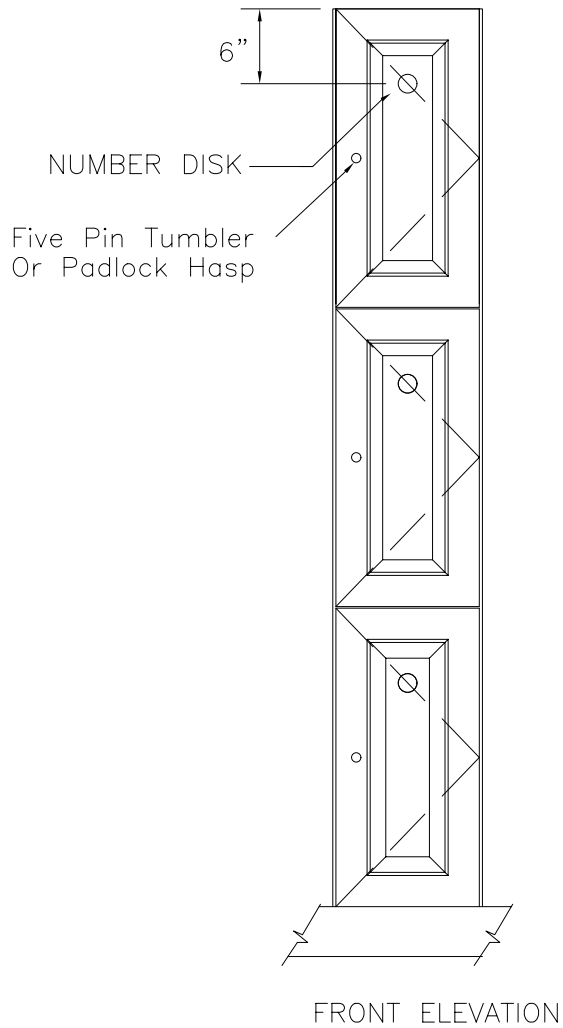

Locker Doors:
 Finish:
 Edgeband:
 Lock:
 Hardware:
 No. Sequence:

QTY: ___ lockers at Men's Rm.
 ___ lockers at Women's Rm.

CLASSIC WOODWORKING
 667 SE 32ND AVE HILLSBORO, OR. 97123
 P: (503)692-0800 F: (503)692-7070

Model C

DATE:	APPROVED:	DRAWN BY:
PROJECT:		
		DRAWING NO. C