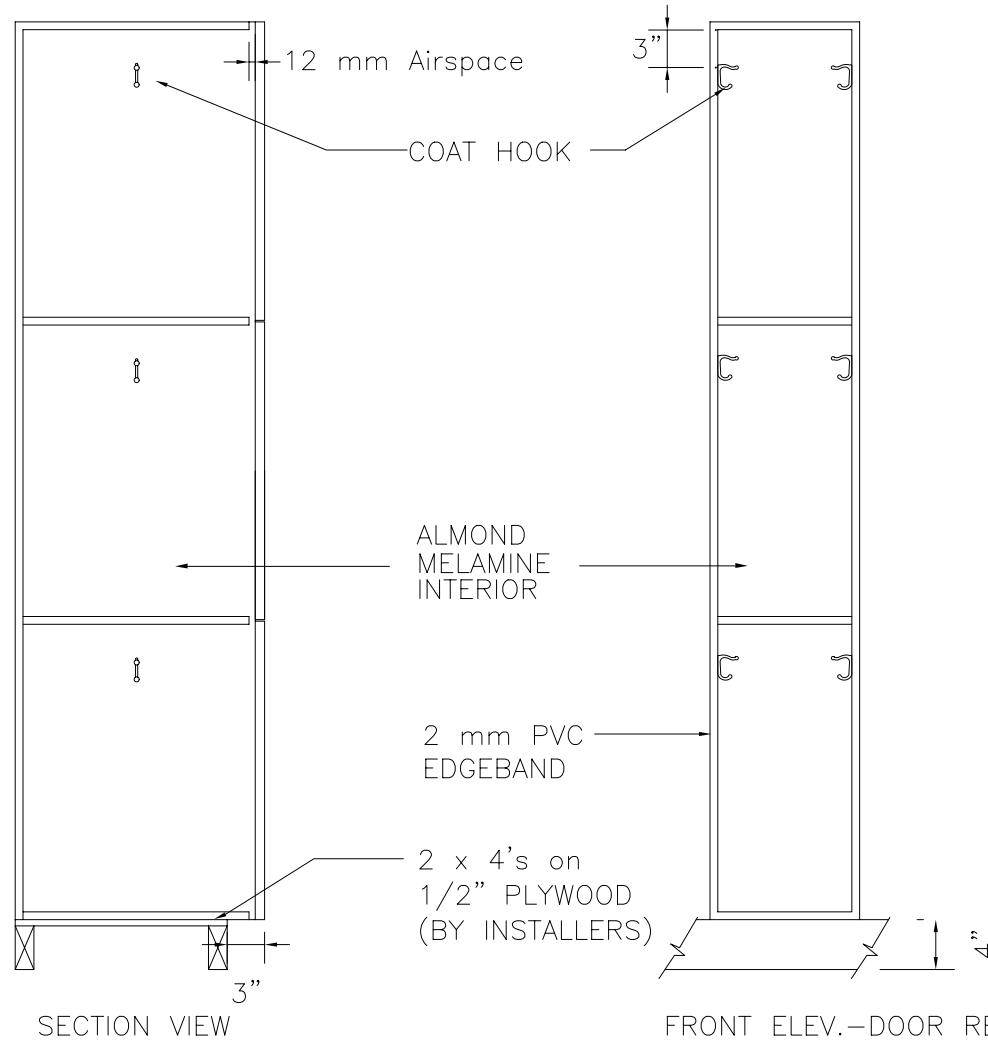

Locker Doors:
 Finish:
 Edgeband:
 Lock:
 Hardware:
 No. Sequence:

QTY: ___ lockers at Men's Rm.
 ___ lockers at Women's Rm.

CLASSIC WOODWORKING
 667 SE 32ND AVE HILLSBORO, OR. 97123
 P: (503)692-0800 F: (503)692-7070

Model C

DATE:	APPROVED:	DRAWN BY:
PROJECT:		
		DRAWING NO. C