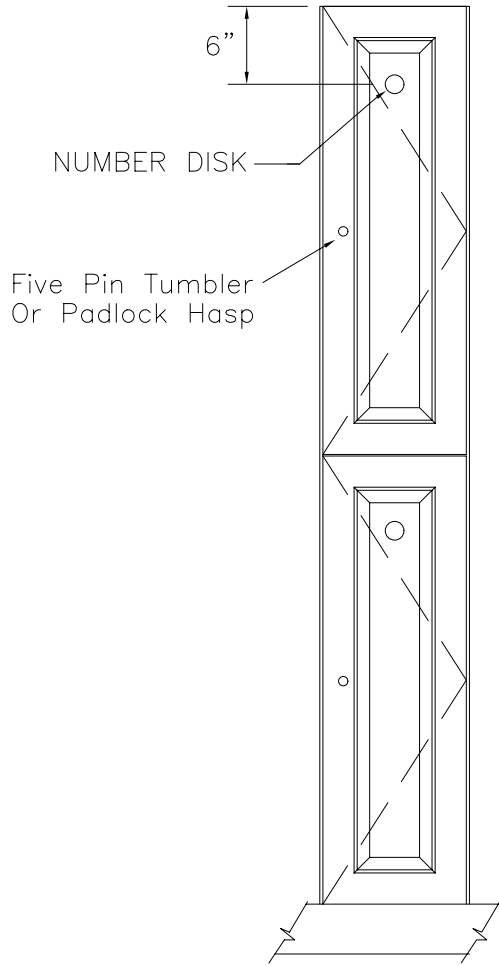

Locker Doors:
 Finish:
 Edgeband:
 Lock:
 Hardware:
 No. Sequence:

QTY.: ___ Lockers at Men's Rm.
 ___ Lockers at Women's Rm.

FRONT ELEVATION

SECTION VIEW

FRONT ELEV.-DOOR REMOVED

CLASSIC WOODWORKING
 667 SE 32ND AVE HILLSBORO, OR. 97123
 P: (503)692-0800 F: (503)692-7070

Model B

DATE:	APPROVED:	DRAWN BY:
PROJECT:		
		DRAWING NO. B