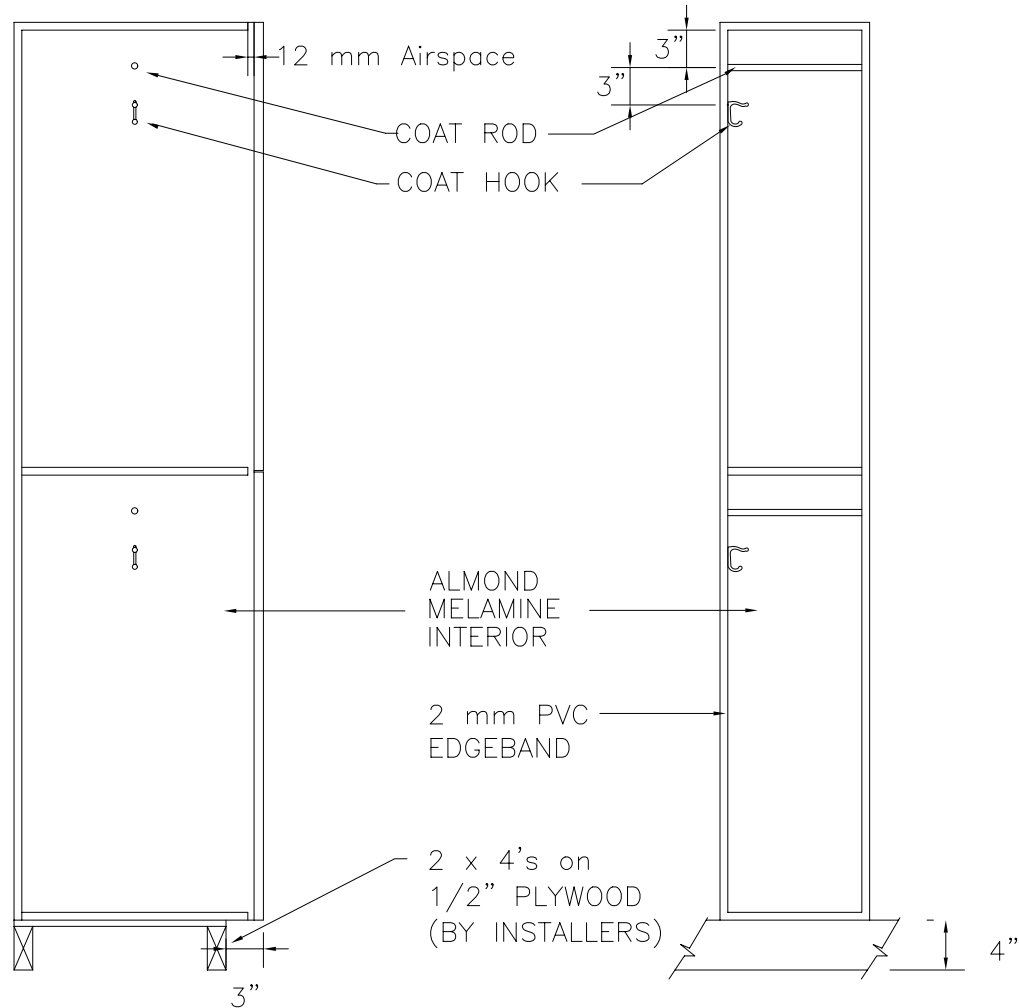

Locker Doors:
 Finish:
 Edgeband:
 Lock:
 Hardware:
 No. Sequence:

QTY.: ___ Lockers at Men's Rm.
 ___ Lockers at Women's Rm.

FRONT ELEVATION

SECTION VIEW

FRONT ELEV.-DOOR REMOVED

CLASSIC WOODWORKING
 667 SE 32ND AVE HILLSBORO, OR. 97123
 P: (503)692-0800 F: (503)692-7070

Model B

DATE:	APPROVED:	DRAWN BY:
PROJECT:		
		DRAWING NO. B