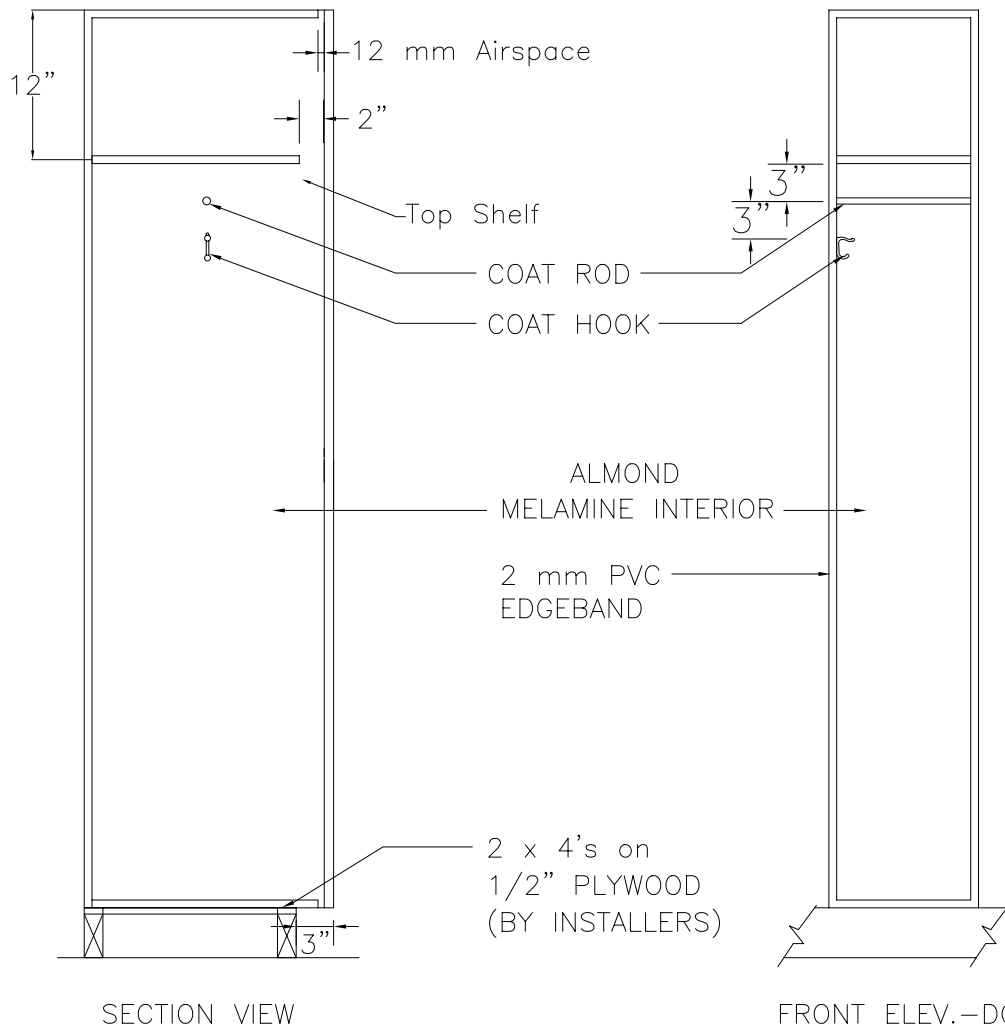

Locker Doors:  
 Finish:  
 Edgeband:  
 Lock:  
 Hardware:  
 No. Sequence:

QTY.: \_\_\_ Locker at Men's Rm.  
 \_\_\_ Locker at Women's Rm.

 **CLASSIC WOODWORKING**  
 667 SE 32ND AVE HILLSBORO, OR. 97123  
 P: (503)692-0800 F: (503)692-7070

Model A

DATE:	APPROVED:	DRAWN BY:
PROJECT:		
		DRAWING NO. A