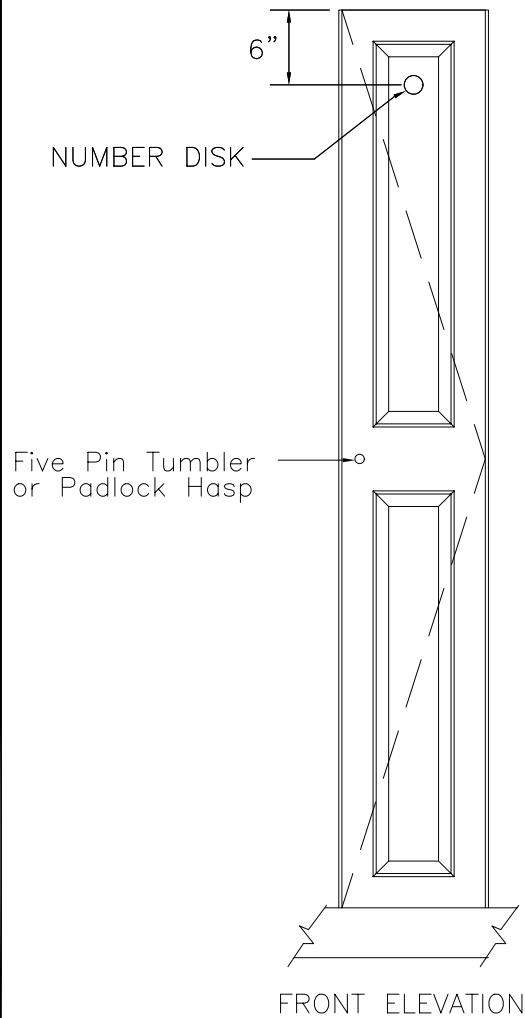

Locker Doors:  
 Finish:  
 Edgeband:  
 Lock:  
 Hardware:  
 No. Sequence:

QTY.: \_\_\_ Locker at Men's Rm.  
 \_\_\_ Locker at Women's Rm.

 **CLASSIC WOODWORKING**  
 667 SE 32ND AVE HILLSBORO, OR. 97123  
 P: (503)692-0800 F: (503)692-7070

Model A

DATE:	APPROVED:	DRAWN BY:
PROJECT:		
		DRAWING NO. A