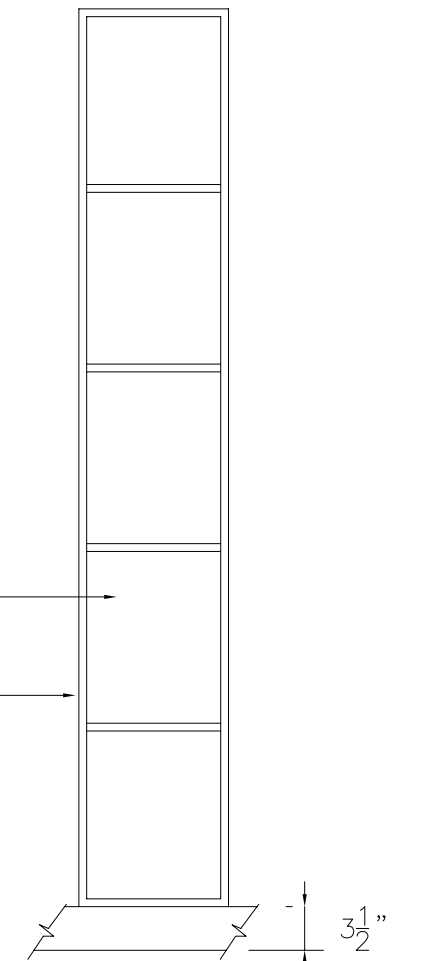

Locker Doors:
 Edgeband:
 Lock:
 Hardware:
 No. Sequence:

QTY.: _._ Lockers at Men's Rm.
 . Lockers at Women's Rm.

FRONT ELEVATION

SECTION VIEW

FRONT ELEV.-DOOR REMOVED

CLASSIC WOODWORKING
 667 SE 32ND AVE HILLSBORO, OR. 97123
 P: (503)692-0800 F: (503)692-7070

Model E

DATE:	APPROVED:	DRAWN BY:
PROJECT:		
DRAWING NO.		E