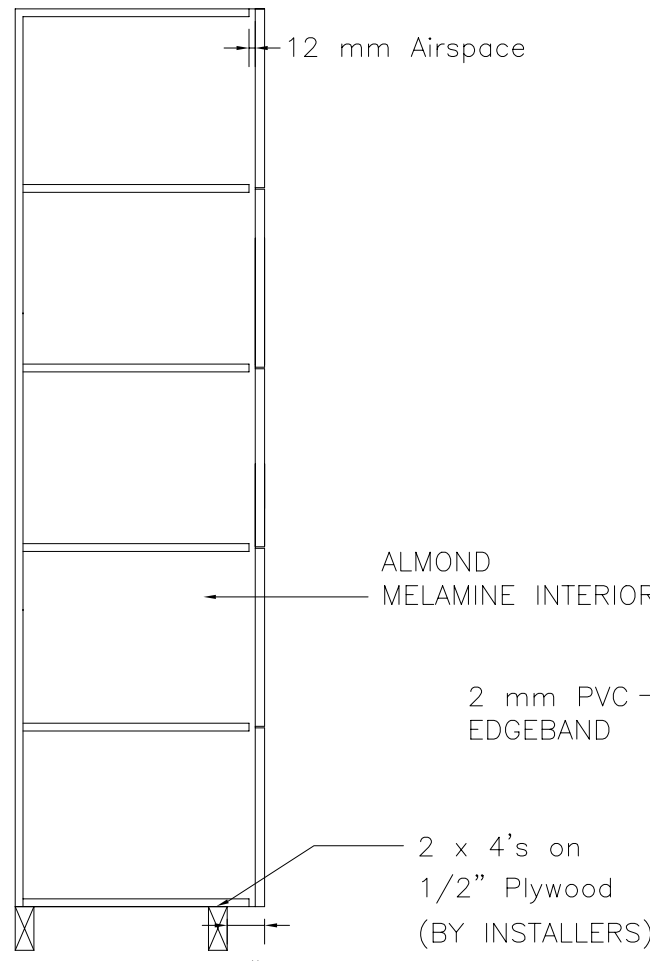

Locker Doors:
 Edgeband:
 Lock:
 Hardware:
 No. Sequence:

QTY.: _._ Lockers at Men's Rm.
 . Lockers at Women's Rm.

FRONT ELEVATION

SECTION VIEW

FRONT ELEV.-DOOR REMOVED

CLASSIC WOODWORKING
 667 SE 32ND AVE HILLSBORO, OR. 97123
 P: (503)692-0800 F: (503)692-7070

Model E

DATE:	APPROVED:	DRAWN BY:
PROJECT:		
DRAWING NO.		E