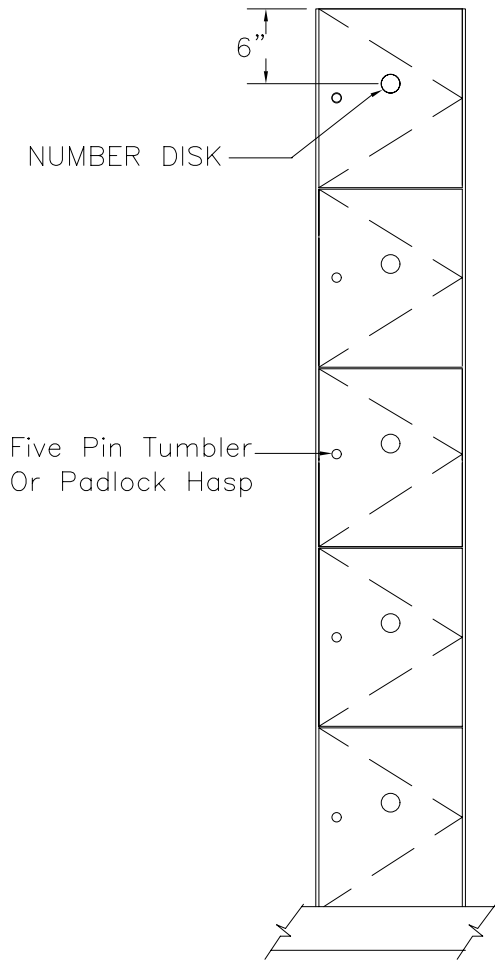

Locker Doors:
 Edgeband:
 Lock:
 Hardware:
 No. Sequence:

QTY.: _._ Lockers at Men's Rm.
 . Lockers at Women's Rm.

FRONT ELEVATION

SECTION VIEW

FRONT ELEV.-DOOR REMOVED

CLASSIC WOODWORKING
 667 SE 32ND AVE HILLSBORO, OR. 97123
 P: (503)692-0800 F: (503)692-7070

Model E

DATE:	APPROVED:	DRAWN BY:
PROJECT:		
DRAWING NO.		E