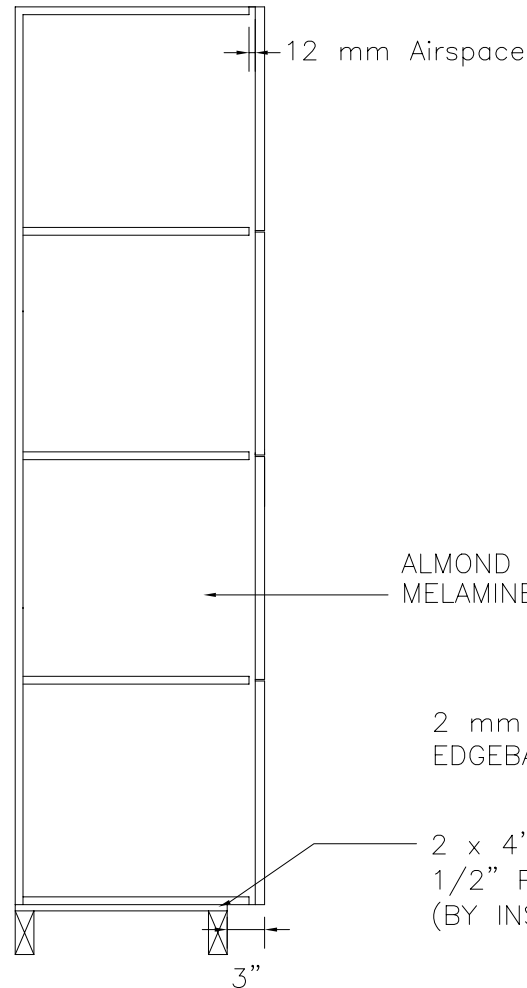

Locker Doors:  
 Edgeband:  
 Lock:  
 Hardware:  
 No. Sequence:

QTY.: \_\_\_ Lockers at Men's Rm.  
 \_\_\_ Lockers at Women's Rm.

FRONT ELEVATION

SECTION VIEW

FRONT ELEV.-DOOR REMOVED

**CLASSIC WOODWORKING**  
 667 SE 32ND AVE HILLSBORO, OR. 97123  
 P: (503)692-0800 F: (503)692-7070

Model D

DATE:	APPROVED:	DRAWN BY:
PROJECT:		
		DRAWING NO. D