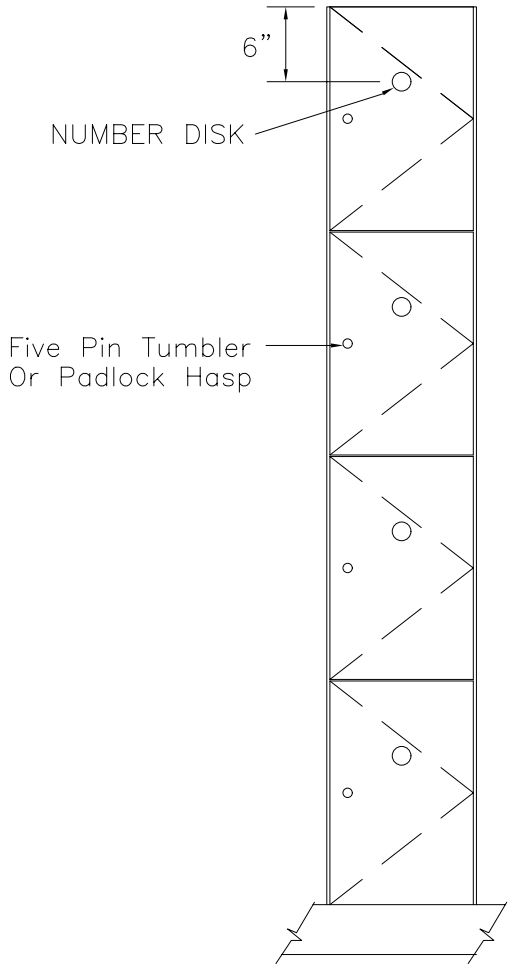

Locker Doors:  
 Edgeband:  
 Lock:  
 Hardware:  
 No. Sequence:

QTY.: \_\_\_ Lockers at Men's Rm.  
 \_\_\_ Lockers at Women's Rm.

FRONT ELEVATION

SECTION VIEW

FRONT ELEV.-DOOR REMOVED

**CLASSIC WOODWORKING**  
 667 SE 32ND AVE HILLSBORO, OR. 97123  
 P: (503)692-0800 F: (503)692-7070

Model D

DATE:	APPROVED:	DRAWN BY:
PROJECT:		
		DRAWING NO. D