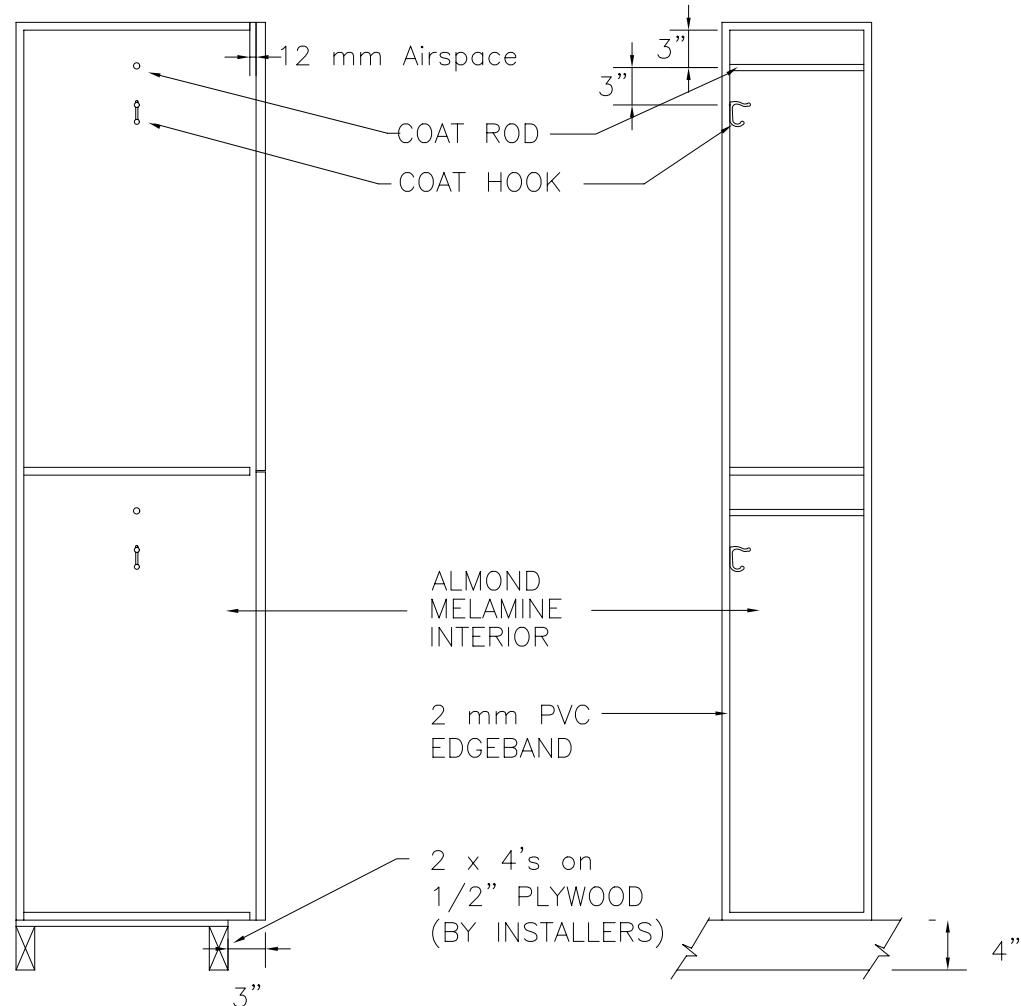

Locker Doors:
 Edgeband:
 Lock:
 Hardware:
 No. Sequence:

QTY.: ___ Lockers at Men's Rm.
 ___ Lockers at Women's Rm.

FRONT ELEVATION

SECTION VIEW

FRONT ELEV.-DOOR REMOVED

CLASSIC WOODWORKING

667 SE 32ND AVE HILLSBORO, OR. 97123
 P: (503)692-0800 F: (503)692-7070

Model B

DATE:	APPROVED:	DRAWN BY:
PROJECT:		
DRAWING NO.		B