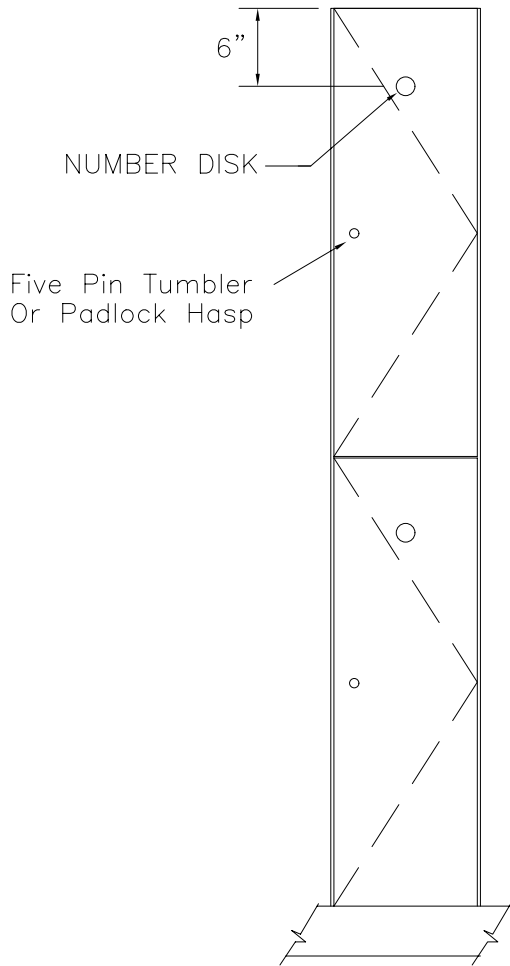

Locker Doors:
 Edgeband:
 Lock:
 Hardware:
 No. Sequence:

QTY.: ___ Lockers at Men's Rm.
 ___ Lockers at Women's Rm.

FRONT ELEVATION

SECTION VIEW

FRONT ELEV.-DOOR REMOVED

CLASSIC WOODWORKING

667 SE 32ND AVE HILLSBORO, OR. 97123
 P: (503)692-0800 F: (503)692-7070

Model B

DATE:	APPROVED:	DRAWN BY:
PROJECT:		
DRAWING NO.		B