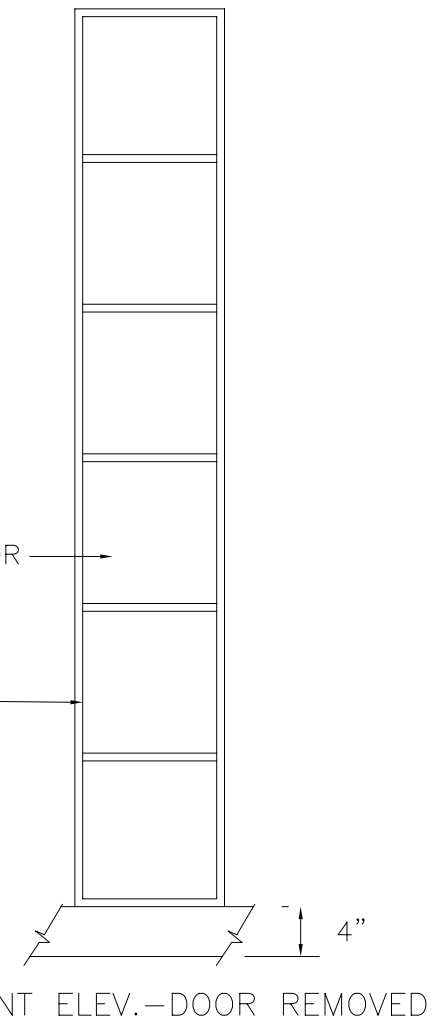

Locker Doors:
 Finish:
 Edgeband:
 Lock:
 Hardware:
 No. Sequence:

QTY.: ___ Locker at Men's Rm.
 QTY.: ___ Locker at Women's Rm.

CLASSIC WOODWORKING
 667 SE 32ND AVE HILLSBORO, OR. 97123
 P: (503)692-0800 F: (503)692-7070

Model F

DATE:	APPROVED:	DRAWN BY:
PROJECT:		
		DRAWING NO. F