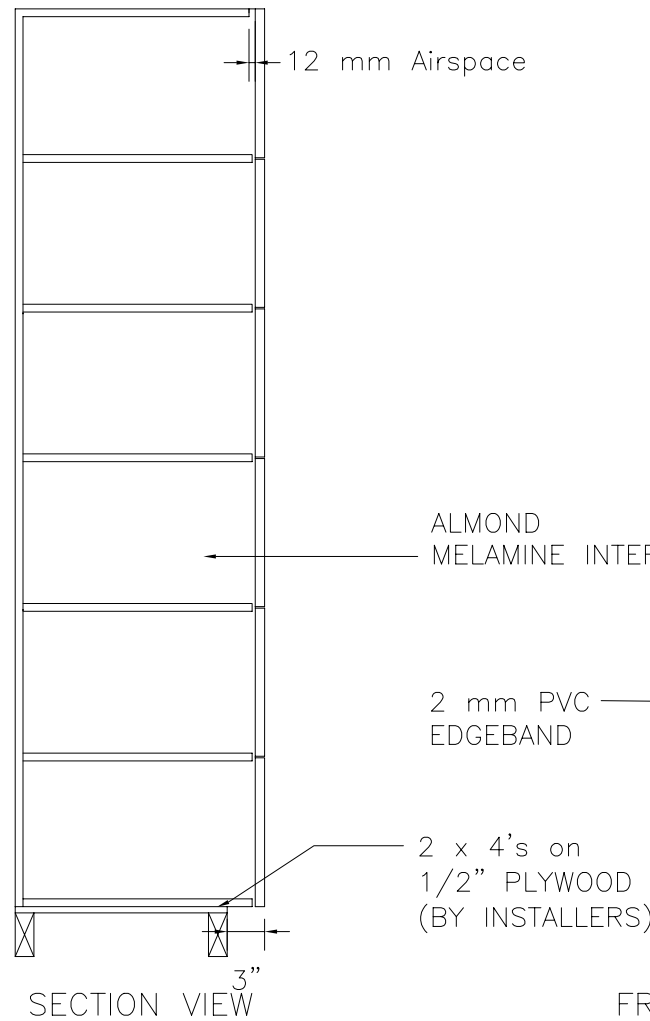

Locker Doors:
 Finish:
 Edgeband:
 Lock:
 Hardware:
 No. Sequence:

QTY.: ___ Locker at Men's Rm.
 QTY.: ___ Locker at Women's Rm.

CLASSIC WOODWORKING
 667 SE 32ND AVE HILLSBORO, OR. 97123
 P: (503)692-0800 F: (503)692-7070

Model F

DATE:	APPROVED:	DRAWN BY:
PROJECT:		
		DRAWING NO. F