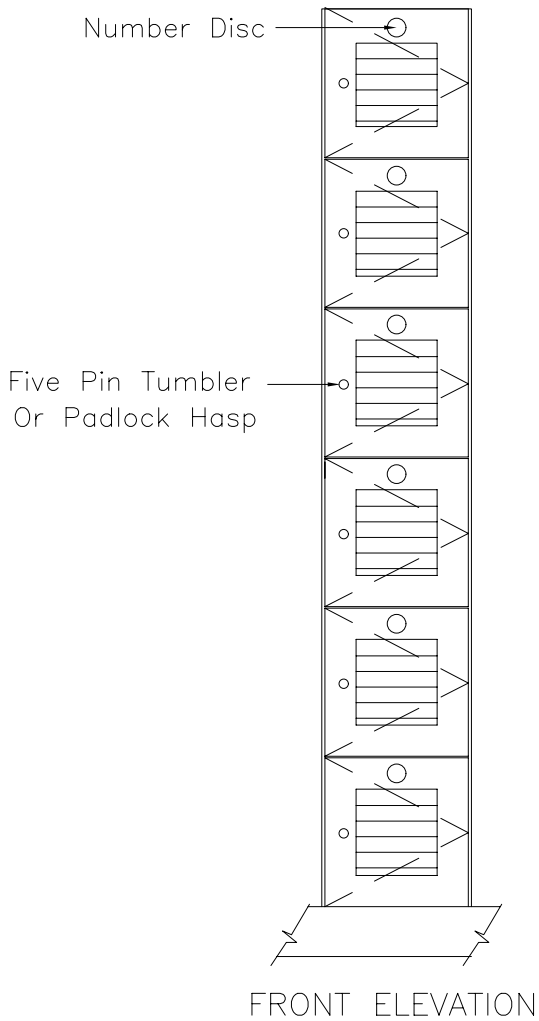

Locker Doors:
 Finish:
 Edgeband:
 Lock:
 Hardware:
 No. Sequence:

QTY.: ___ Locker at Men's Rm.
 QTY.: ___ Locker at Women's Rm.

CLASSIC WOODWORKING
 667 SE 32ND AVE HILLSBORO, OR. 97123
 P: (503)692-0800 F: (503)692-7070

Model F

DATE:	APPROVED:	DRAWN BY:
PROJECT:		
		DRAWING NO. F