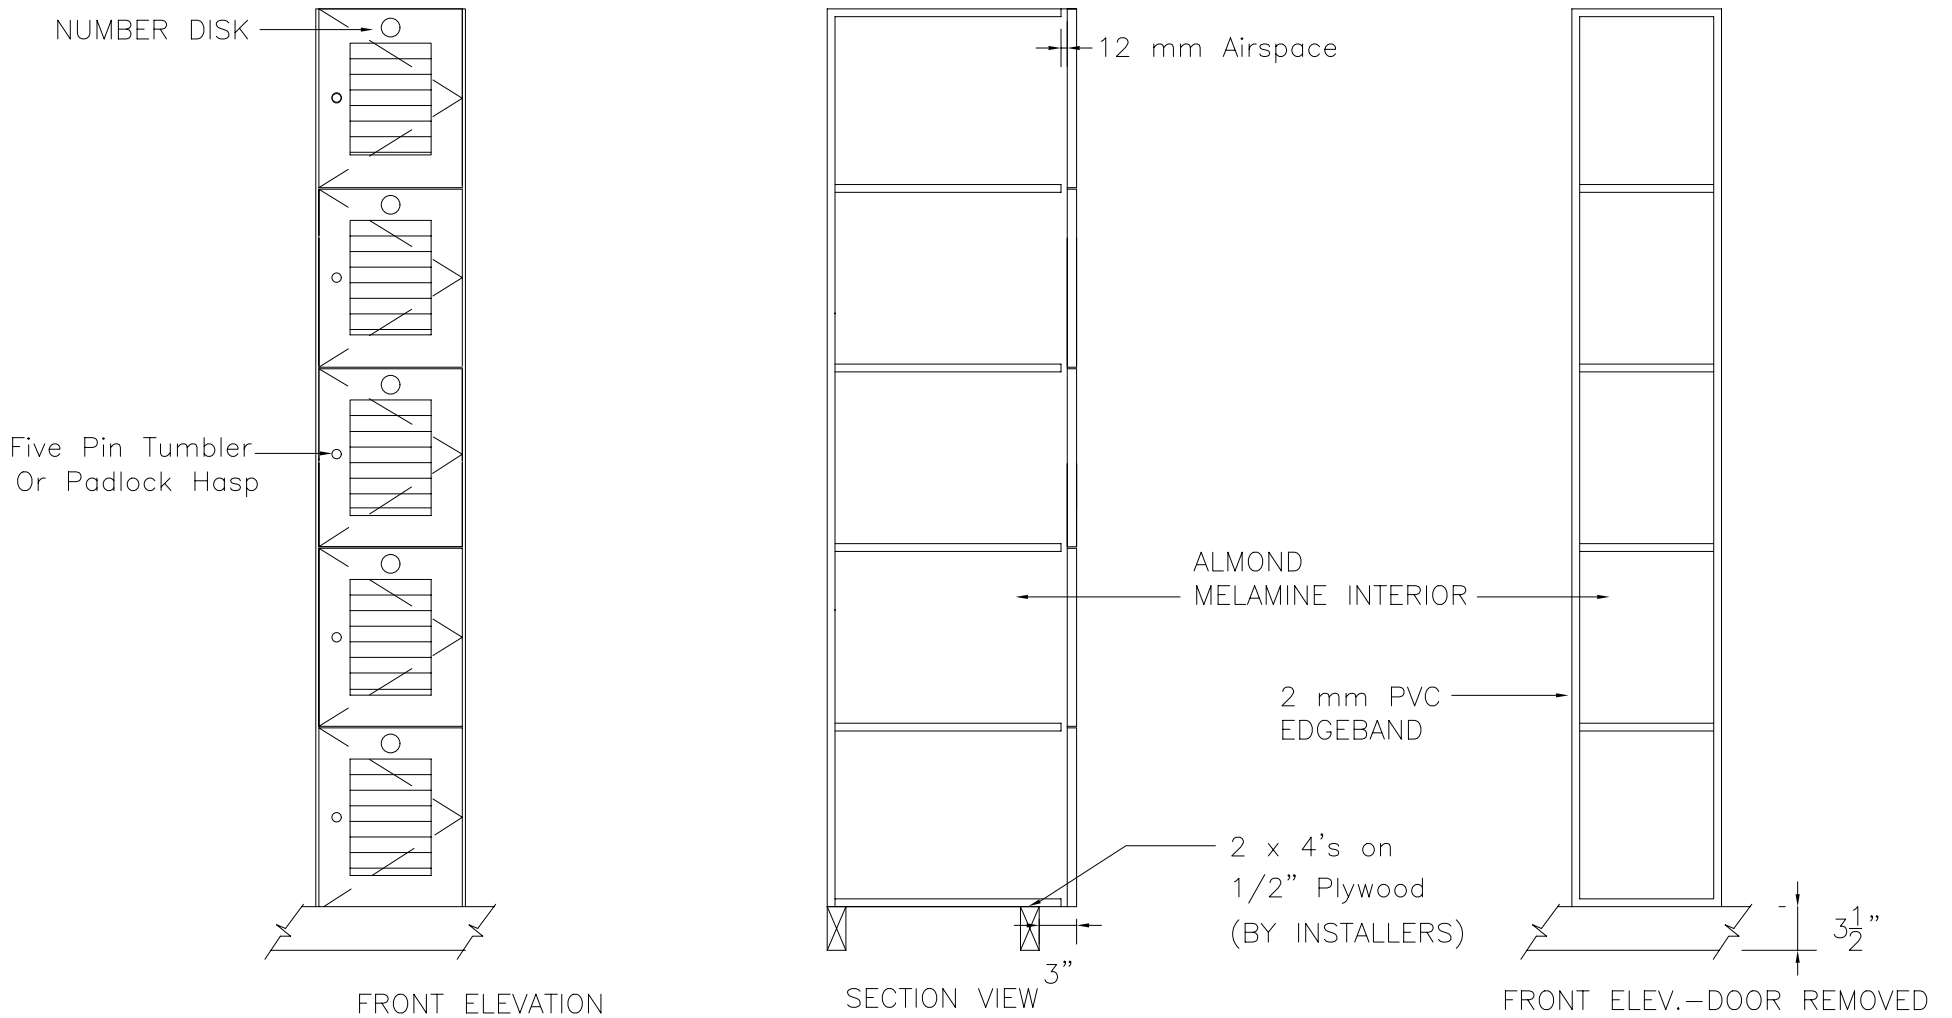

Locker Doors:  
 Finish:  
 Edgeband:  
 Lock:  
 Hardware:  
 No. Sequence:

QTY.: \_.\_ Lockers at Men's Rm.  
 \_.\_ Lockers at Women's Rm.

**CLASSIC WOODWORKING**  
 667 SE 32ND AVE HILLSBORO, OR. 97123  
 P: (503)692-0800 F: (503)692-7070

Model E

DATE:	APPROVED:	DRAWN BY:
PROJECT:		
DRAWING NO.		E