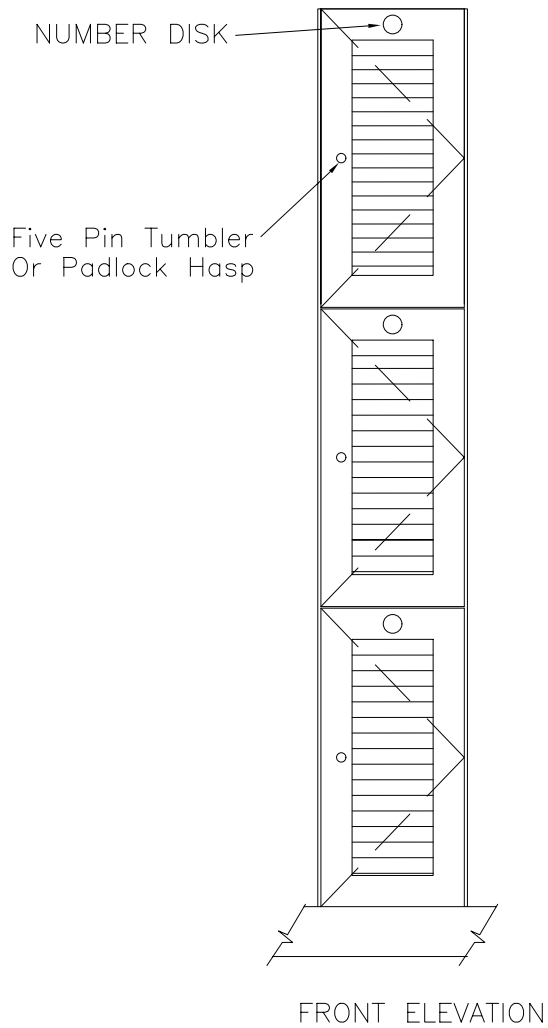

Locker Doors:
 Finish:
 Edgeband:
 Lock:
 Hardware:
 No. Sequence:

QTY: ___ lockers at Men's Rm.
 ___ lockers at Women's Rm.

CLASSIC WOODWORKING
 667 SE 32ND AVE HILLSBORO, OR. 97123
 P: (503)692-0800 F: (503)692-7070

Model C

DATE:	APPROVED:	DRAWN BY:
PROJECT:		
		DRAWING NO. C