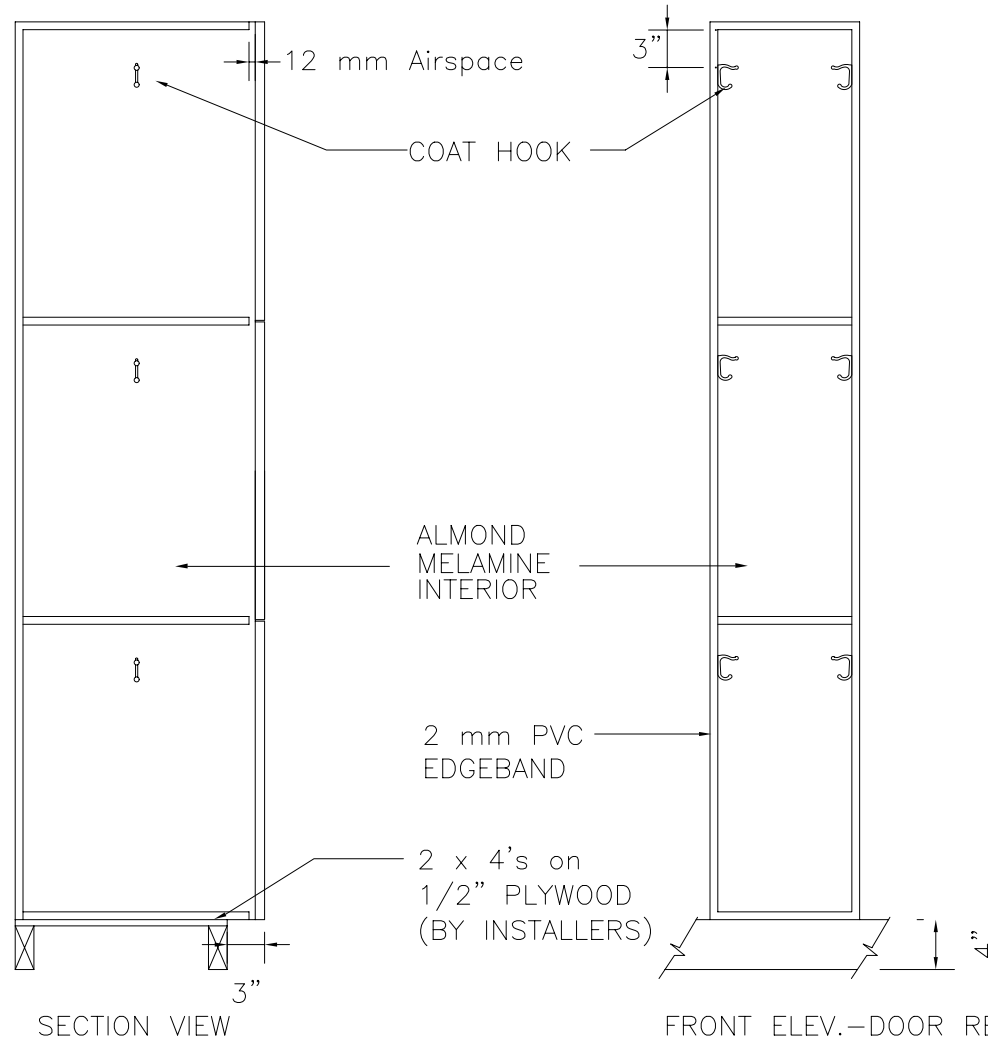

Locker Doors:
 Finish:
 Edgeband:
 Lock:
 Hardware:
 No. Sequence:

QTY: ___ lockers at Men's Rm.
 ___ lockers at Women's Rm.

CLASSIC WOODWORKING
 667 SE 32ND AVE HILLSBORO, OR. 97123
 P: (503)692-0800 F: (503)692-7070

Model C

DATE:	APPROVED:	DRAWN BY:
PROJECT:		
		DRAWING NO. C