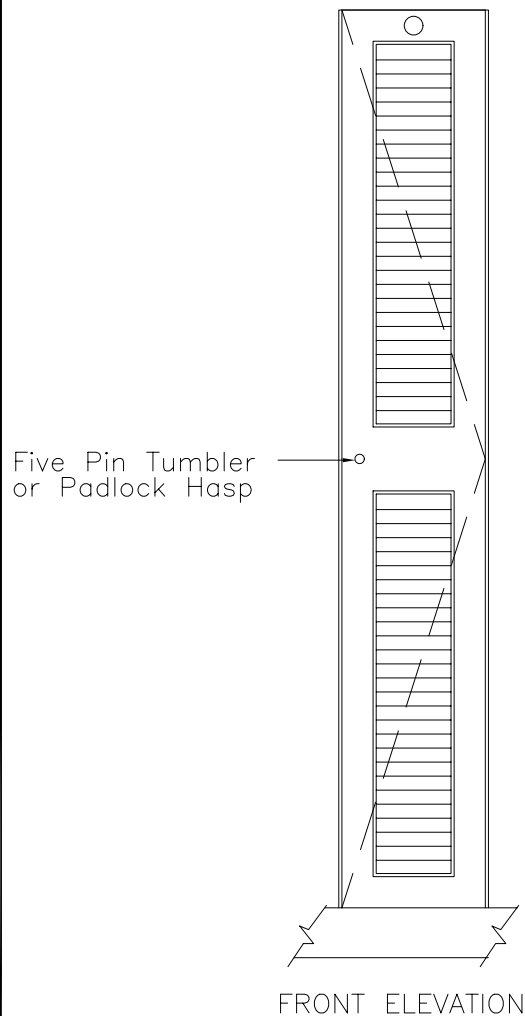

Locker Doors:
 Finish:
 Edgeband:
 Lock:
 Hardware:
 No. Sequence:

QTY.: ___ Locker at Men's Rm.
 ___ Locker at Women's Rm.

CLASSIC WOODWORKING
 667 SE 32ND AVE HILLSBORO, OR. 97123
 P: (503)692-0800 F: (503)692-7070

Model A

DATE:	APPROVED:	DRAWN BY:
PROJECT:		
		DRAWING NO. A