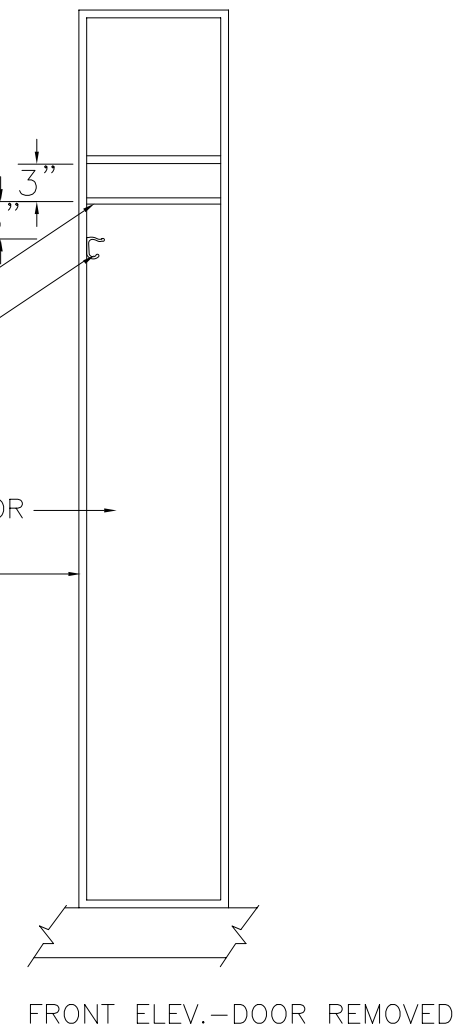

Locker Doors:
 Finish:
 Edgeband:
 Lock:
 Hardware:
 No. Sequence:

QTY.: ___ Locker at Men's Rm.
 ___ Locker at Women's Rm.

CLASSIC WOODWORKING
 667 SE 32ND AVE HILLSBORO, OR. 97123
 P: (503)692-0800 F: (503)692-7070

Model A

DATE:	APPROVED:	DRAWN BY:
PROJECT:		
		DRAWING NO. A