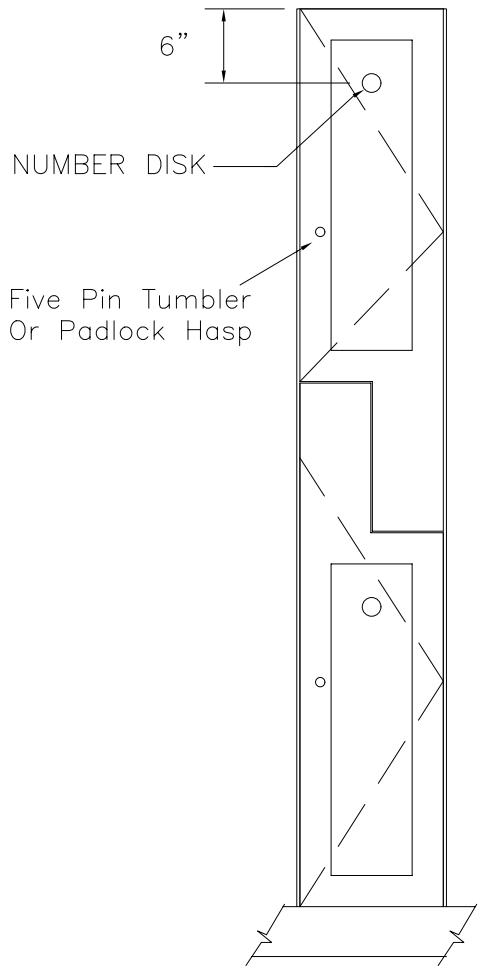

Locker Doors:
 Finish:
 Edgeband:
 Lock:
 Hardware:
 No. Sequence:

QTY.: ___ Locker at Men's Rm.
 ___ Locker at Women's Rm.

FRONT ELEVATION

SECTION VIEW

FRONT ELEV.-DOOR REMOVED

CLASSIC WOODWORKING
 667 SE 32ND AVE HILLSBORO, OR. 97123
 P: (503)692-0800 F: (503)692-7070

Model Z

DATE:	APPROVED:	DRAWN BY:
PROJECT:		
		DRAWING NO. Z