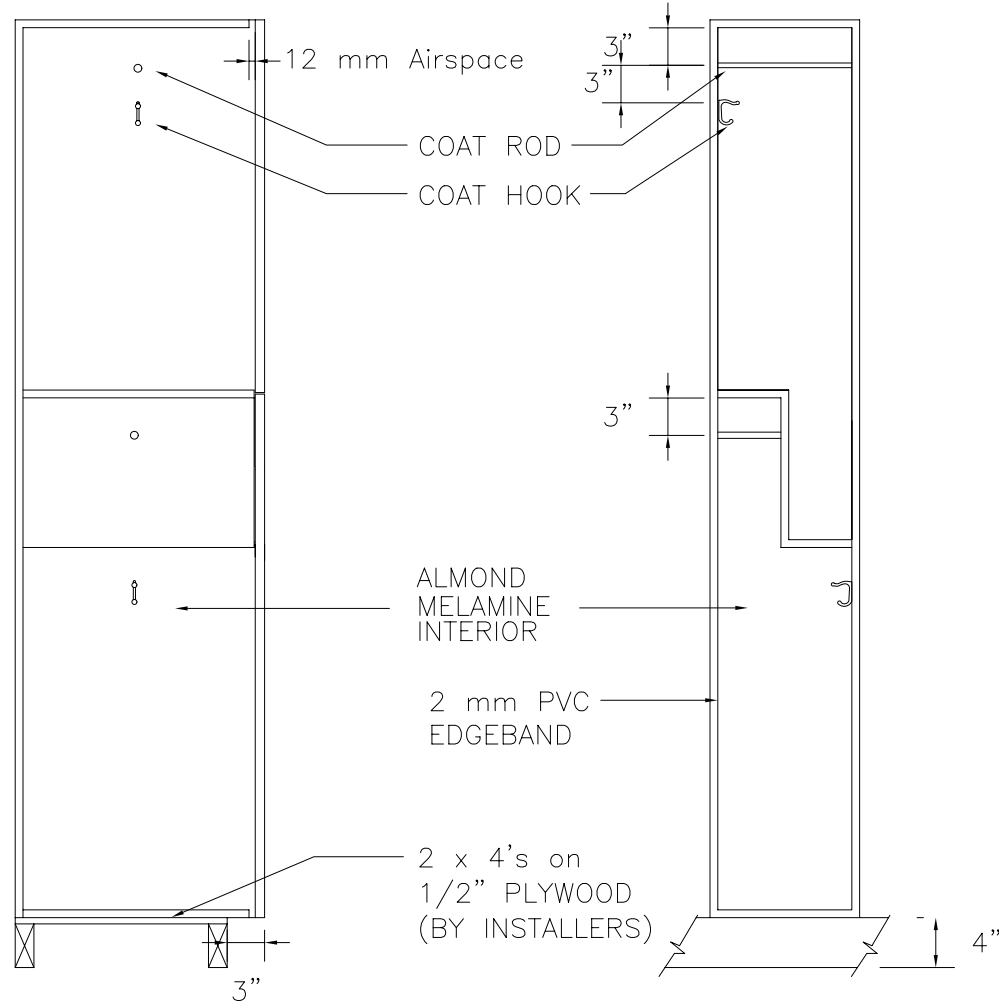

Locker Doors:
 Finish:
 Edgeband:
 Lock:
 Hardware:
 No. Sequence:

QTY.: ___ Locker at Men's Rm.
 ___ Locker at Women's Rm.

FRONT ELEVATION

SECTION VIEW

FRONT ELEV.-DOOR REMOVED

CLASSIC WOODWORKING
 667 SE 32ND AVE HILLSBORO, OR. 97123
 P: (503)692-0800 F: (503)692-7070

Model Z

DATE:	APPROVED:	DRAWN BY:
PROJECT:		
		DRAWING NO. Z