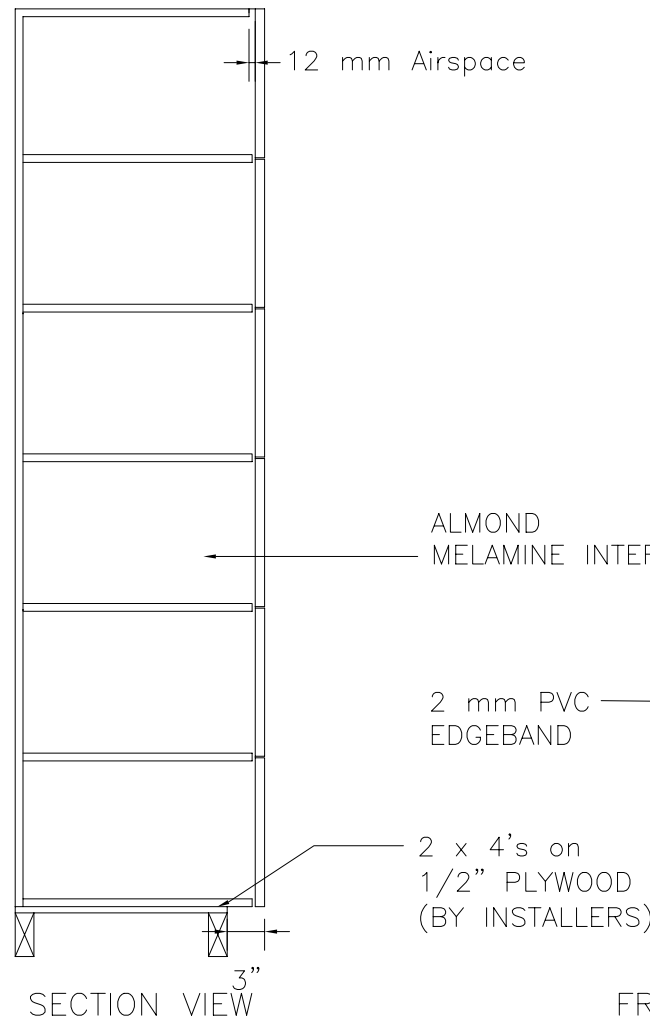

Locker Doors:  
 Finish:  
 Edgeband:  
 Lock:  
 Hardware:  
 No. Sequence:

QTY.: \_\_\_ Locker at Men's Rm.  
 QTY.: \_\_\_ Locker at Women's Rm.

**CLASSIC WOODWORKING**  
 667 SE 32ND AVE HILLSBORO, OR. 97123  
 P: (503)692-0800 F: (503)692-7070

Model F

DATE:	APPROVED:	DRAWN BY:
PROJECT:		
		DRAWING NO. F