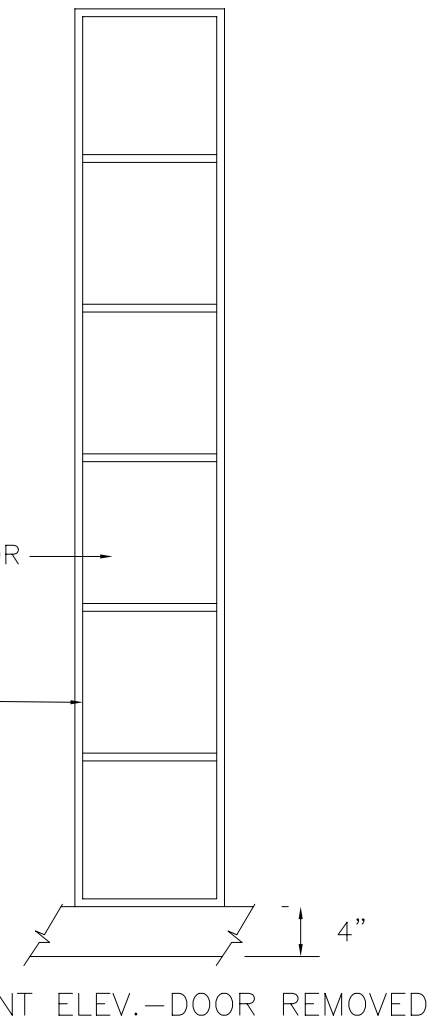

Locker Doors:  
 Finish:  
 Edgeband:  
 Lock:  
 Hardware:  
 No. Sequence:

QTY.: \_\_\_ Locker at Men's Rm.  
 QTY.: \_\_\_ Locker at Women's Rm.

**CLASSIC WOODWORKING**  
 667 SE 32ND AVE HILLSBORO, OR. 97123  
 P: (503)692-0800 F: (503)692-7070

Model F

DATE:	APPROVED:	DRAWN BY:
PROJECT:		
		DRAWING NO. F