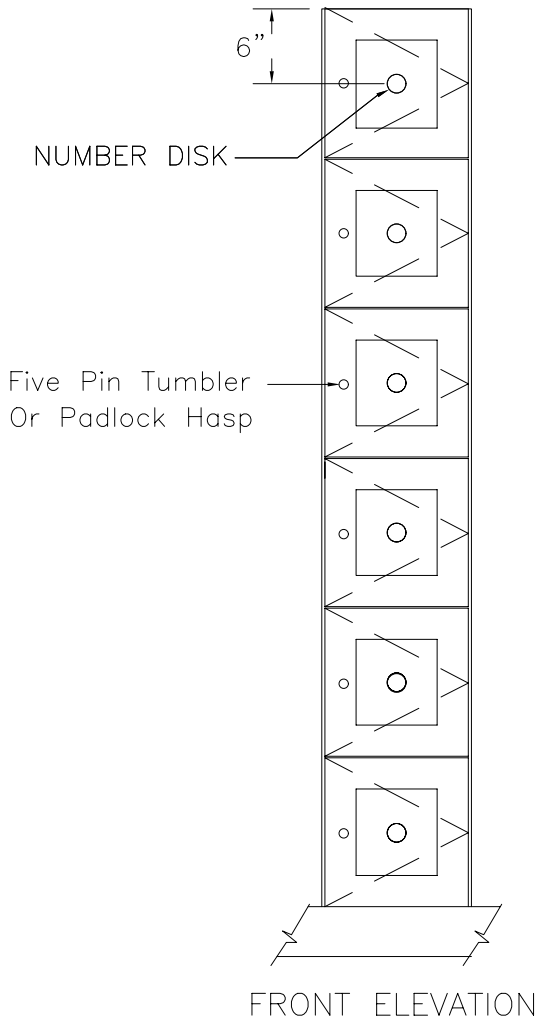

Locker Doors:  
 Finish:  
 Edgeband:  
 Lock:  
 Hardware:  
 No. Sequence:

QTY.: \_\_\_ Locker at Men's Rm.  
 QTY.: \_\_\_ Locker at Women's Rm.

**CLASSIC WOODWORKING**  
 667 SE 32ND AVE HILLSBORO, OR. 97123  
 P: (503)692-0800 F: (503)692-7070

Model F

DATE:	APPROVED:	DRAWN BY:
PROJECT:		
		DRAWING NO. F