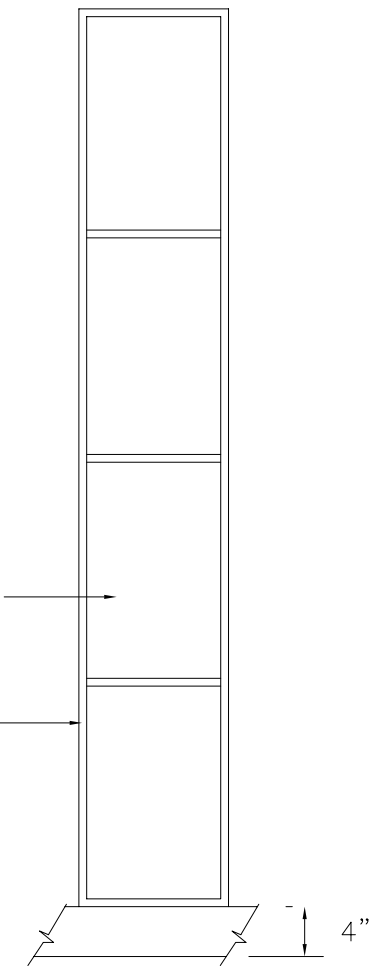

Locker Doors:
 Finish:
 Edgeband:
 Lock:
 Hardware:
 No. Sequence:

QTY.: ___ Lockers at Men's Rm.
 ___ Lockers at Women's Rm.

FRONT ELEVATION

SECTION VIEW

FRONT ELEV.-DOOR REMOVED

CLASSIC WOODWORKING
 667 SE 32ND AVE HILLSBORO, OR. 97123
 P: (503)692-0800 F: (503)692-7070

Model D

DATE:	APPROVED:	DRAWN BY:
PROJECT:		
		DRAWING NO. D