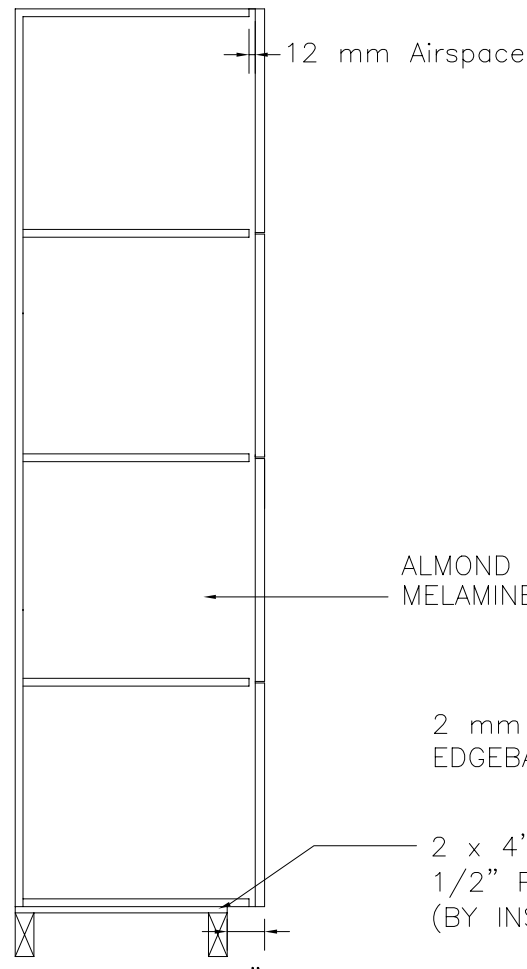

Locker Doors:
 Finish:
 Edgeband:
 Lock:
 Hardware:
 No. Sequence:

QTY.: ___ Lockers at Men's Rm.
 ___ Lockers at Women's Rm.

FRONT ELEVATION

SECTION VIEW

FRONT ELEV.-DOOR REMOVED

CLASSIC WOODWORKING
 667 SE 32ND AVE HILLSBORO, OR. 97123
 P: (503)692-0800 F: (503)692-7070

Model D

DATE:	APPROVED:	DRAWN BY:
PROJECT:		
		DRAWING NO. D