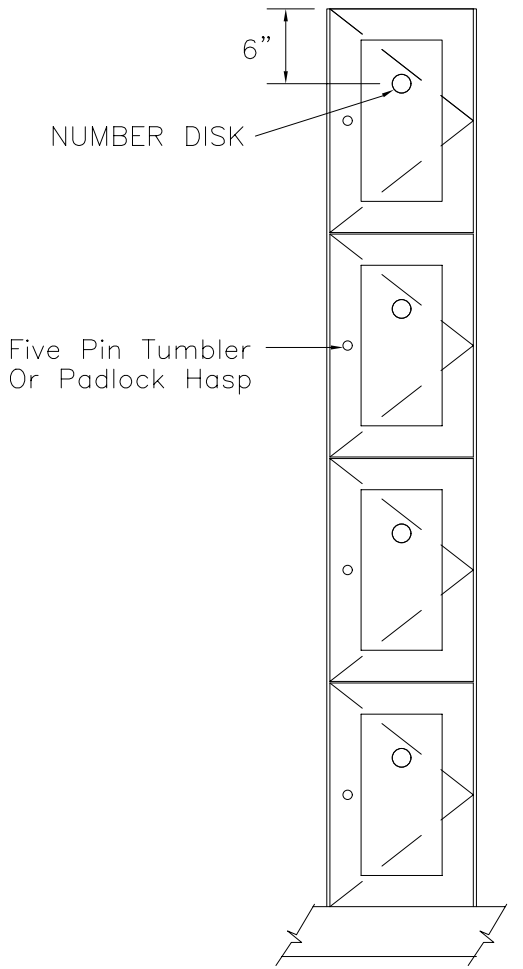

Locker Doors:
 Finish:
 Edgeband:
 Lock:
 Hardware:
 No. Sequence:

QTY.: ___ Lockers at Men's Rm.
 ___ Lockers at Women's Rm.

FRONT ELEVATION

SECTION VIEW

FRONT ELEV.-DOOR REMOVED

CLASSIC WOODWORKING
 667 SE 32ND AVE HILLSBORO, OR. 97123
 P: (503)692-0800 F: (503)692-7070

Model D

DATE:	APPROVED:	DRAWN BY:
PROJECT:		
		DRAWING NO. D