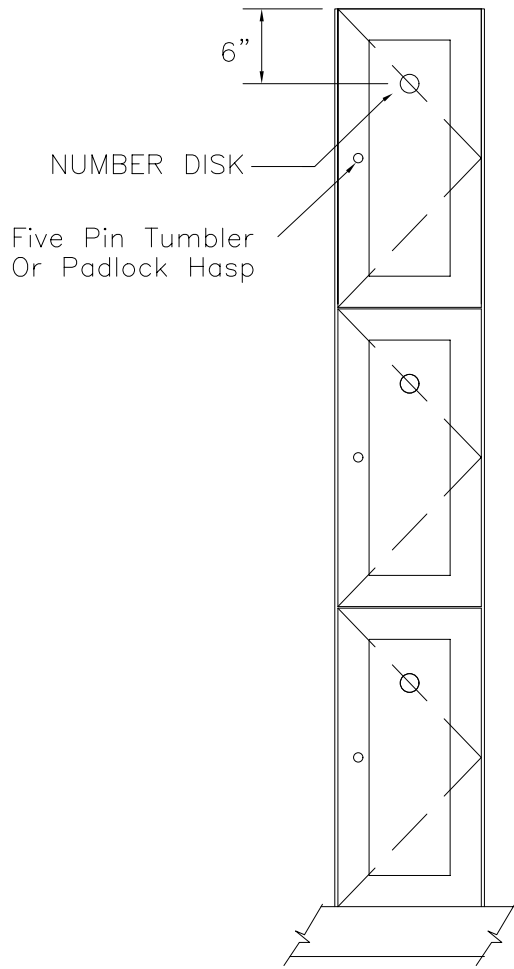

Locker Doors:
 Finish:
 Edgeband:
 Lock:
 Hardware:
 No. Sequence:

QTY: ___ lockers at Men's Rm.
 ___ lockers at Women's Rm.

FRONT ELEVATION

SECTION VIEW

FRONT ELEV.-DOOR REMOVED

CLASSIC WOODWORKING
 667 SE 32ND AVE HILLSBORO, OR. 97123
 P: (503)692-0800 F: (503)692-7070

Model C

DATE:	APPROVED:	DRAWN BY:
PROJECT:		
		DRAWING NO. C