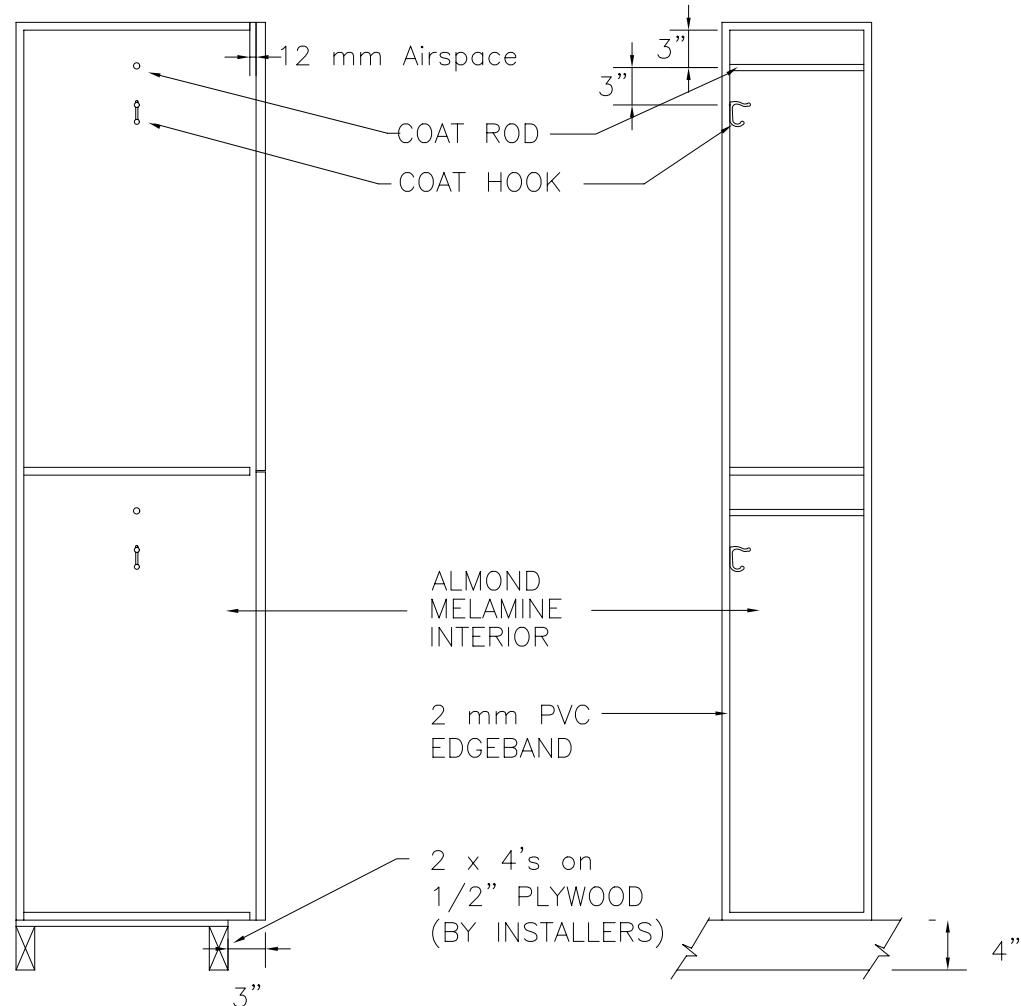

Locker Doors:
 Finish:
 Edgeband:
 Lock:
 Hardware:
 No. Sequence:

QTY.: ___ Lockers at Men's Rm.
 ___ Lockers at Women's Rm.

FRONT ELEVATION

SECTION VIEW

FRONT ELEV.-DOOR REMOVED

CLASSIC WOODWORKING
 667 SE 32ND AVE HILLSBORO, OR. 97123
 P: (503)692-0800 F: (503)692-7070

Model B

DATE:	APPROVED:	DRAWN BY:
PROJECT:		
		DRAWING NO. B