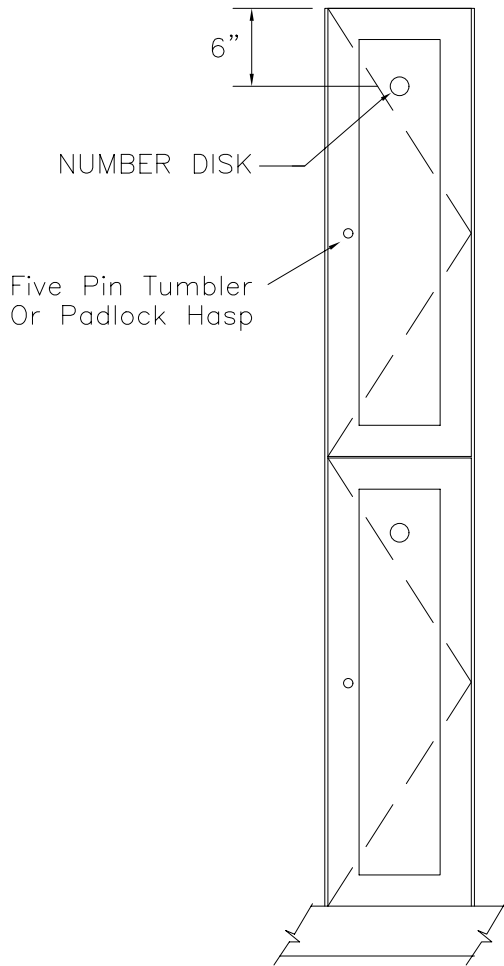

Locker Doors:
 Finish:
 Edgeband:
 Lock:
 Hardware:
 No. Sequence:

QTY.: ___ Lockers at Men's Rm.
 ___ Lockers at Women's Rm.

FRONT ELEVATION

SECTION VIEW

FRONT ELEV.-DOOR REMOVED

CLASSIC WOODWORKING
 667 SE 32ND AVE HILLSBORO, OR. 97123
 P: (503)692-0800 F: (503)692-7070

Model B

DATE:	APPROVED:	DRAWN BY:
PROJECT:		
		DRAWING NO. B