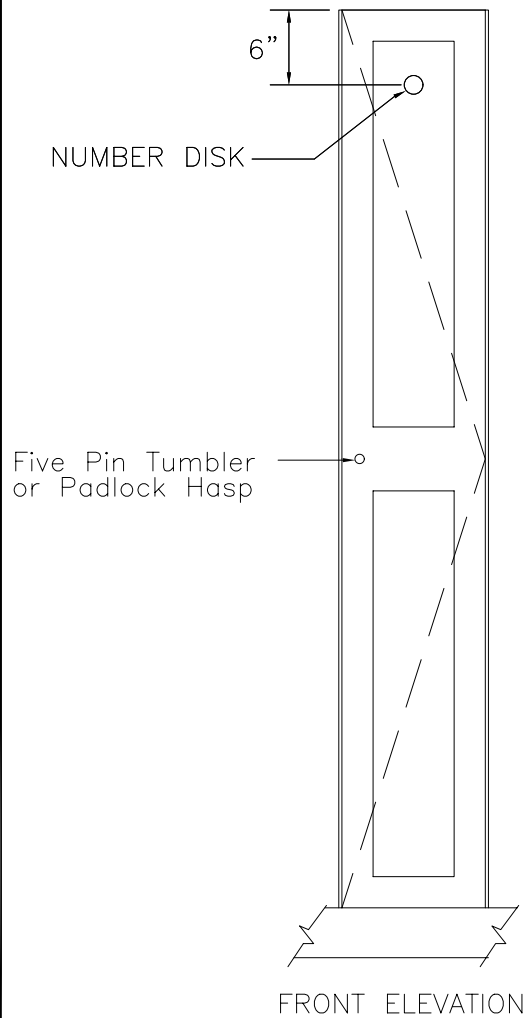

Locker Doors:
 Finish:
 Edgeband:
 Lock:
 Hardware:
 No. Sequence:

QTY.: ___ Locker at Men's Rm.
 ___ Locker at Women's Rm.

CLASSIC WOODWORKING
 667 SE 32ND AVE HILLSBORO, OR. 97123
 P: (503)692-0800 F: (503)692-7070

Model A

DATE:	APPROVED:	DRAWN BY:
PROJECT:		
		DRAWING NO. A