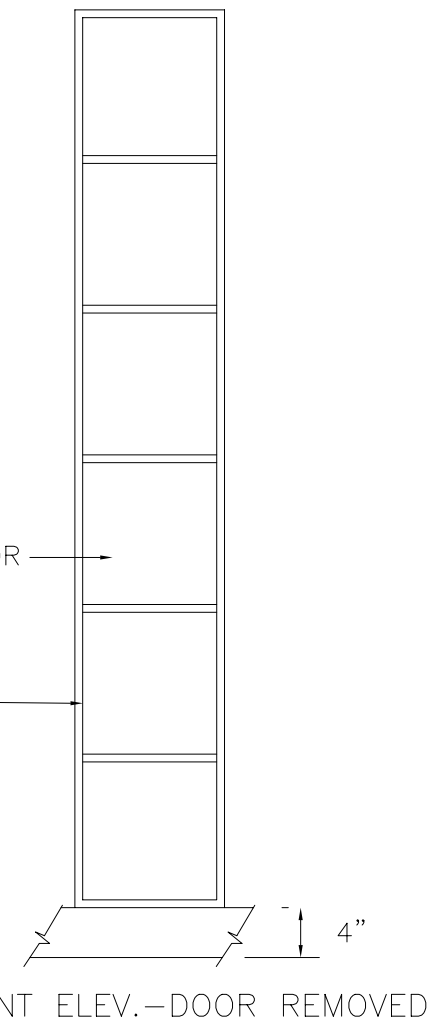

Locker Doors:
 Finish:
 Edgeband:
 Lock:
 Hardware:
 No. Sequence:

QTY.: ___ Locker at Men's Rm.
 QTY.: ___ Locker at Women's Rm.

CLASSIC WOODWORKING
 667 SE 32ND AVE HILLSBORO, OR. 97123
 P: (503)692-0800 F: (503)692-7070

Model F

DATE:	APPROVED:	DRAWN BY:
PROJECT:		
		DRAWING NO. F