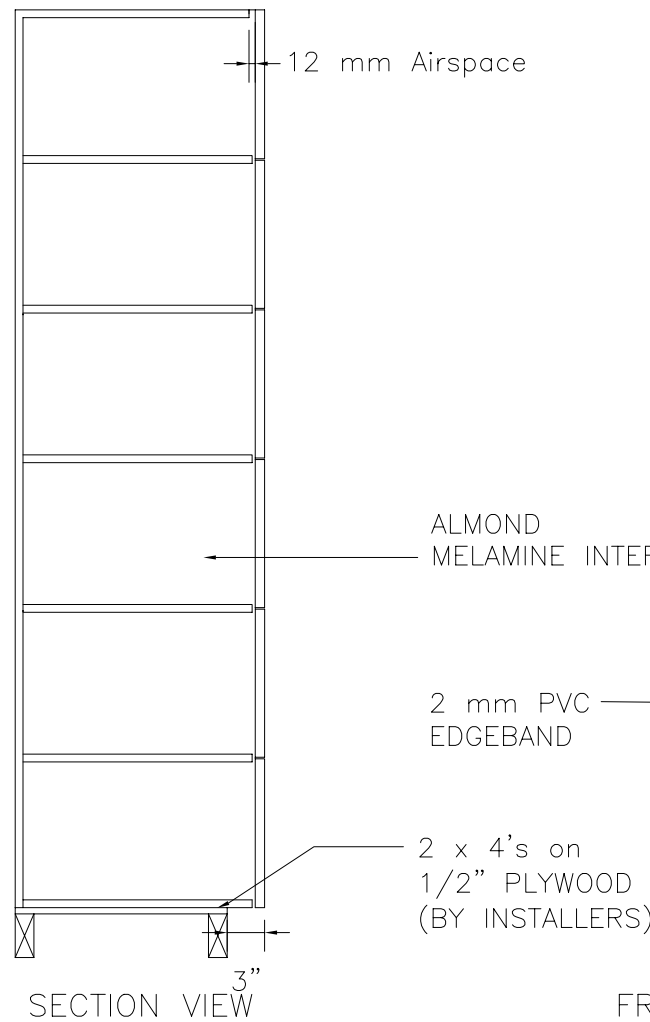

Locker Doors:
 Finish:
 Edgeband:
 Lock:
 Hardware:
 No. Sequence:

QTY.: ___ Locker at Men's Rm.
 QTY.: ___ Locker at Women's Rm.

CLASSIC WOODWORKING
 667 SE 32ND AVE HILLSBORO, OR. 97123
 P: (503)692-0800 F: (503)692-7070

Model F

DATE:	APPROVED:	DRAWN BY:
PROJECT:		
		DRAWING NO. F