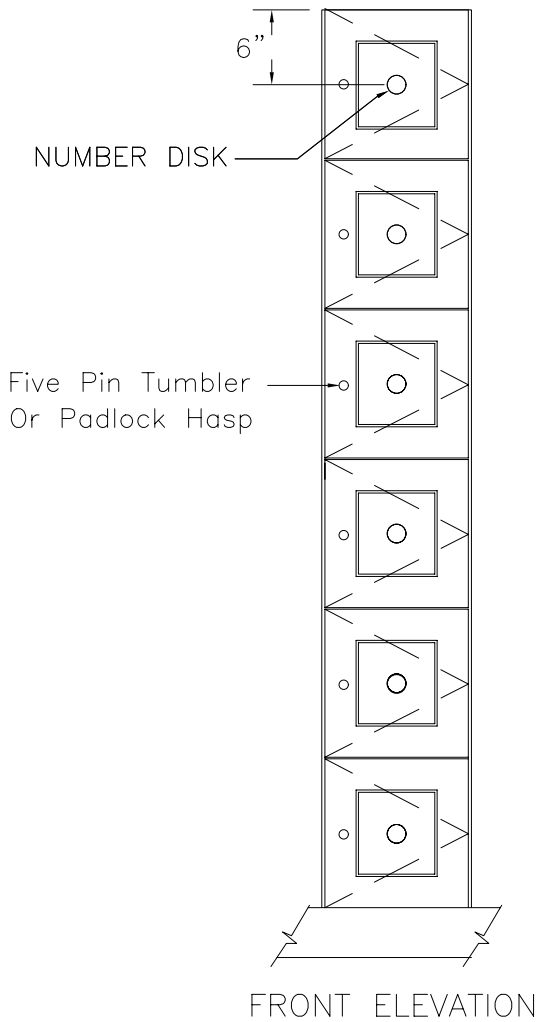

Locker Doors:
 Finish:
 Edgeband:
 Lock:
 Hardware:
 No. Sequence:

QTY.: ___ Locker at Men's Rm.
 QTY.: ___ Locker at Women's Rm.

CLASSIC WOODWORKING
 667 SE 32ND AVE HILLSBORO, OR. 97123
 P: (503)692-0800 F: (503)692-7070

Model F

DATE:	APPROVED:	DRAWN BY:
PROJECT:		
		DRAWING NO. F