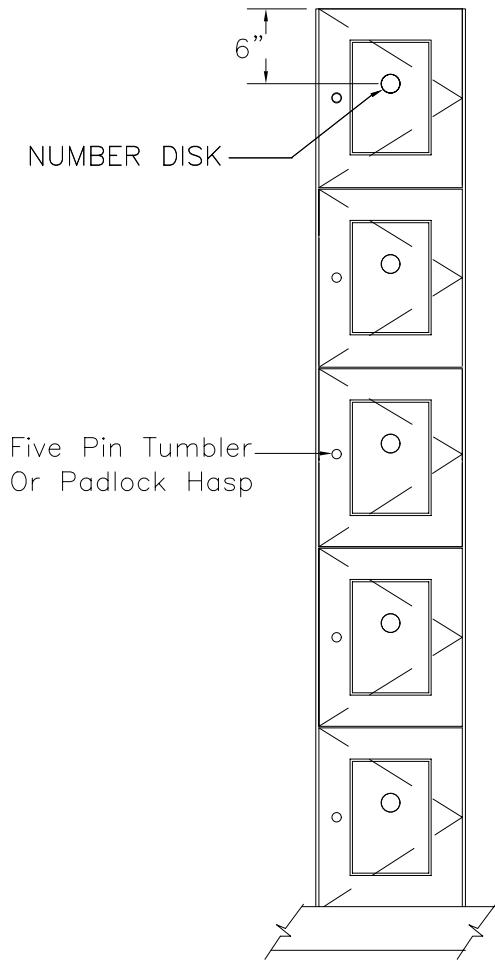

Locker Doors:
 Finish:
 Edgeband:
 Lock:
 Hardware:
 No. Sequence:

QTY.: _._ Lockers at Men's Rm.
 . Lockers at Women's Rm.

FRONT ELEVATION

SECTION VIEW

FRONT ELEV.-DOOR REMOVED

CLASSIC WOODWORKING
 667 SE 32ND AVE HILLSBORO, OR. 97123
 P: (503)692-0800 F: (503)692-7070

Model E

DATE:	APPROVED:	DRAWN BY:
PROJECT:		
DRAWING NO.		E