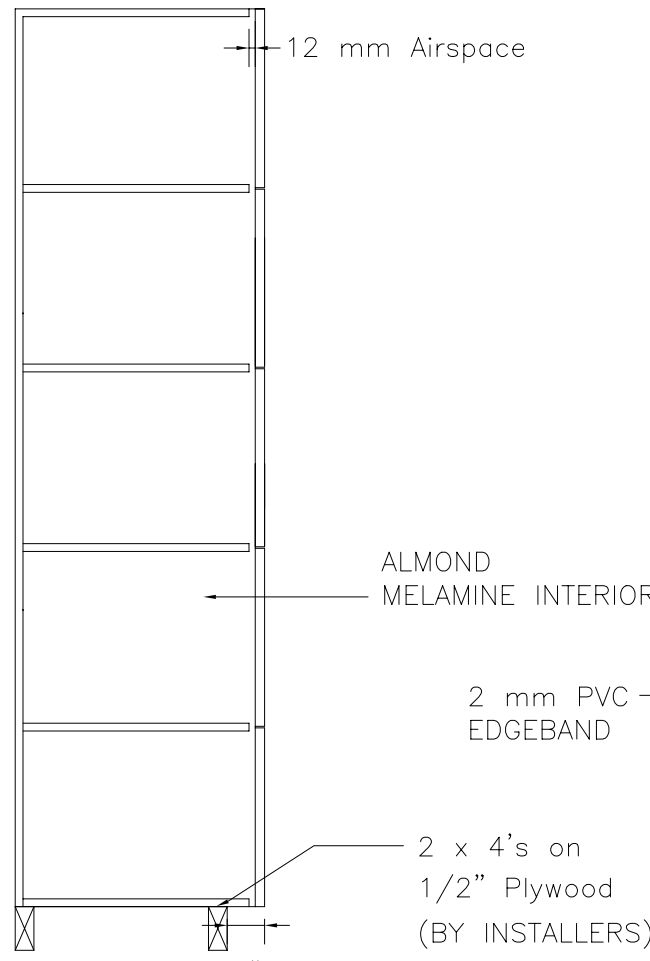

Locker Doors:
 Finish:
 Edgeband:
 Lock:
 Hardware:
 No. Sequence:

QTY.: _._ Lockers at Men's Rm.
 . Lockers at Women's Rm.

FRONT ELEVATION

SECTION VIEW

FRONT ELEV.-DOOR REMOVED

CLASSIC WOODWORKING
 667 SE 32ND AVE HILLSBORO, OR. 97123
 P: (503)692-0800 F: (503)692-7070

Model E

DATE:	APPROVED:	DRAWN BY:
PROJECT:		
DRAWING NO.		E