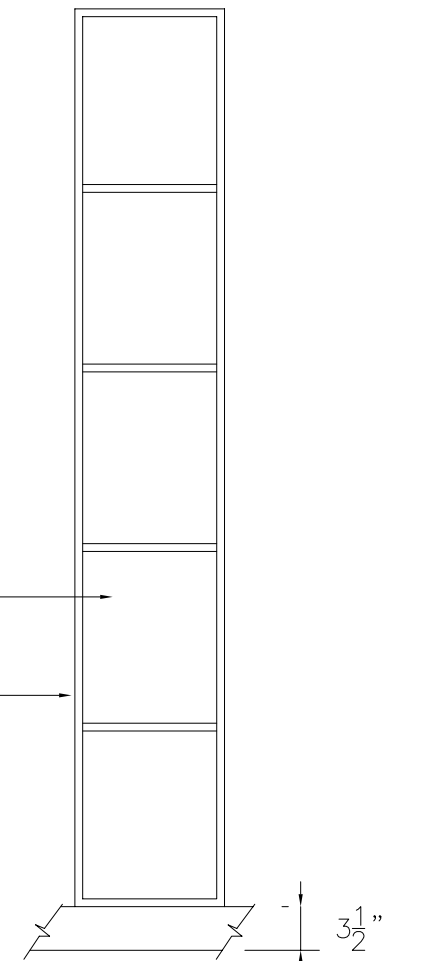

Locker Doors:
 Finish:
 Edgeband:
 Lock:
 Hardware:
 No. Sequence:

QTY.: _._ Lockers at Men's Rm.
 . Lockers at Women's Rm.

FRONT ELEVATION

SECTION VIEW

FRONT ELEV.-DOOR REMOVED

CLASSIC WOODWORKING
 667 SE 32ND AVE HILLSBORO, OR. 97123
 P: (503)692-0800 F: (503)692-7070

Model E

DATE:	APPROVED:	DRAWN BY:
PROJECT:		
DRAWING NO.		E