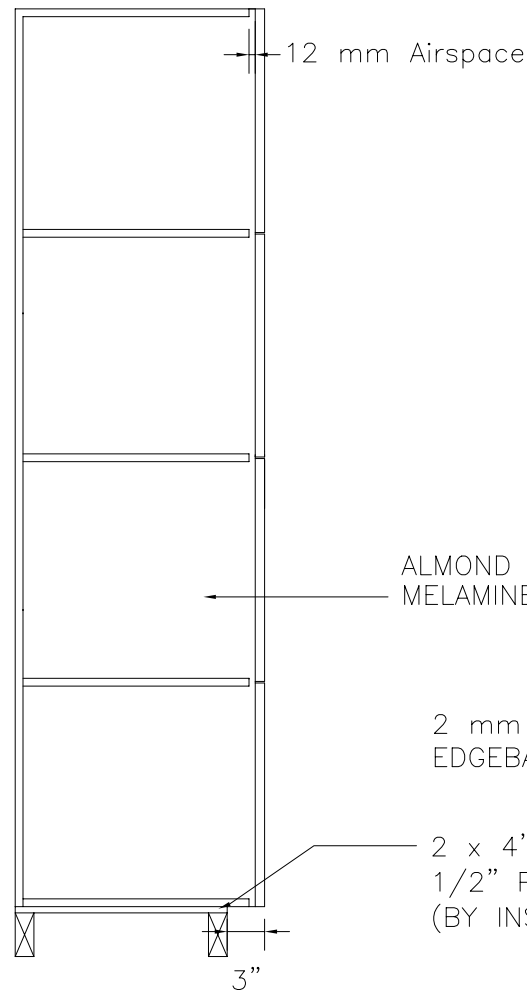

Locker Doors:  
 Finish:  
 Edgeband:  
 Lock:  
 Hardware:  
 No. Sequence:

QTY.: \_\_\_ Lockers at Men's Rm.  
 \_\_\_ Lockers at Women's Rm.

FRONT ELEVATION

SECTION VIEW

FRONT ELEV.-DOOR REMOVED

**CLASSIC WOODWORKING**  
 667 SE 32ND AVE HILLSBORO, OR. 97123  
 P: (503)692-0800 F: (503)692-7070

Model D

DATE:	APPROVED:	DRAWN BY:
PROJECT:		
		DRAWING NO. D