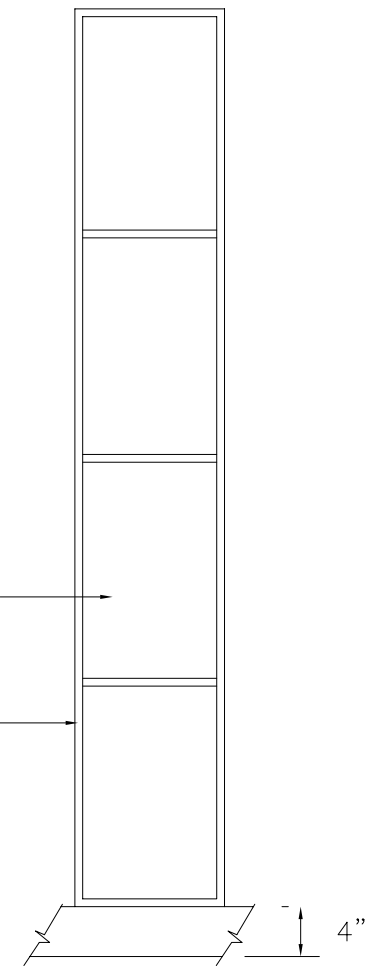

Locker Doors:  
 Finish:  
 Edgeband:  
 Lock:  
 Hardware:  
 No. Sequence:

QTY.: \_\_\_ Lockers at Men's Rm.  
 \_\_\_ Lockers at Women's Rm.

FRONT ELEVATION

SECTION VIEW

FRONT ELEV.-DOOR REMOVED

**CLASSIC WOODWORKING**  
 667 SE 32ND AVE HILLSBORO, OR. 97123  
 P: (503)692-0800 F: (503)692-7070

Model D

DATE:	APPROVED:	DRAWN BY:
PROJECT:		
		DRAWING NO. D