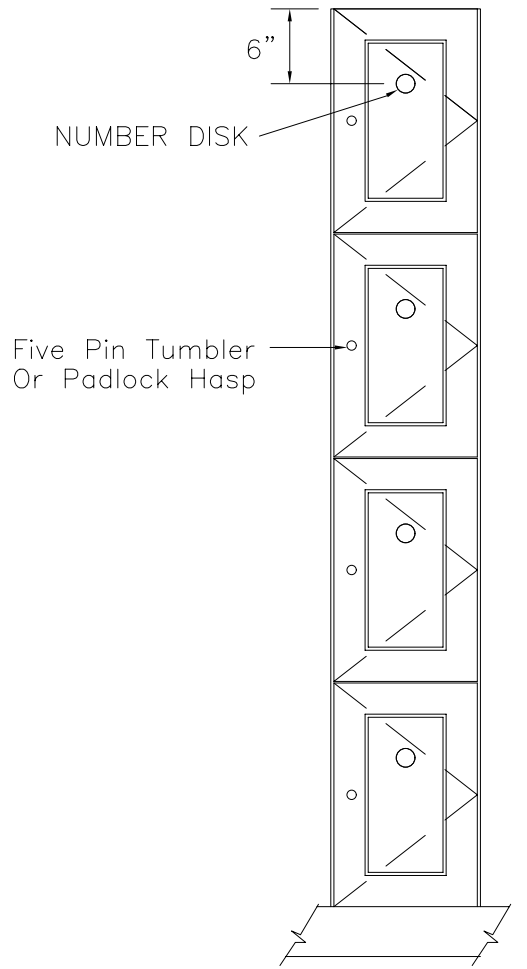

Locker Doors:  
 Finish:  
 Edgeband:  
 Lock:  
 Hardware:  
 No. Sequence:

QTY.: \_\_\_ Lockers at Men's Rm.  
 \_\_\_ Lockers at Women's Rm.

FRONT ELEVATION

SECTION VIEW

FRONT ELEV.-DOOR REMOVED

**CLASSIC WOODWORKING**  
 667 SE 32ND AVE HILLSBORO, OR. 97123  
 P: (503)692-0800 F: (503)692-7070

Model D

DATE:	APPROVED:	DRAWN BY:
PROJECT:		
		DRAWING NO. D