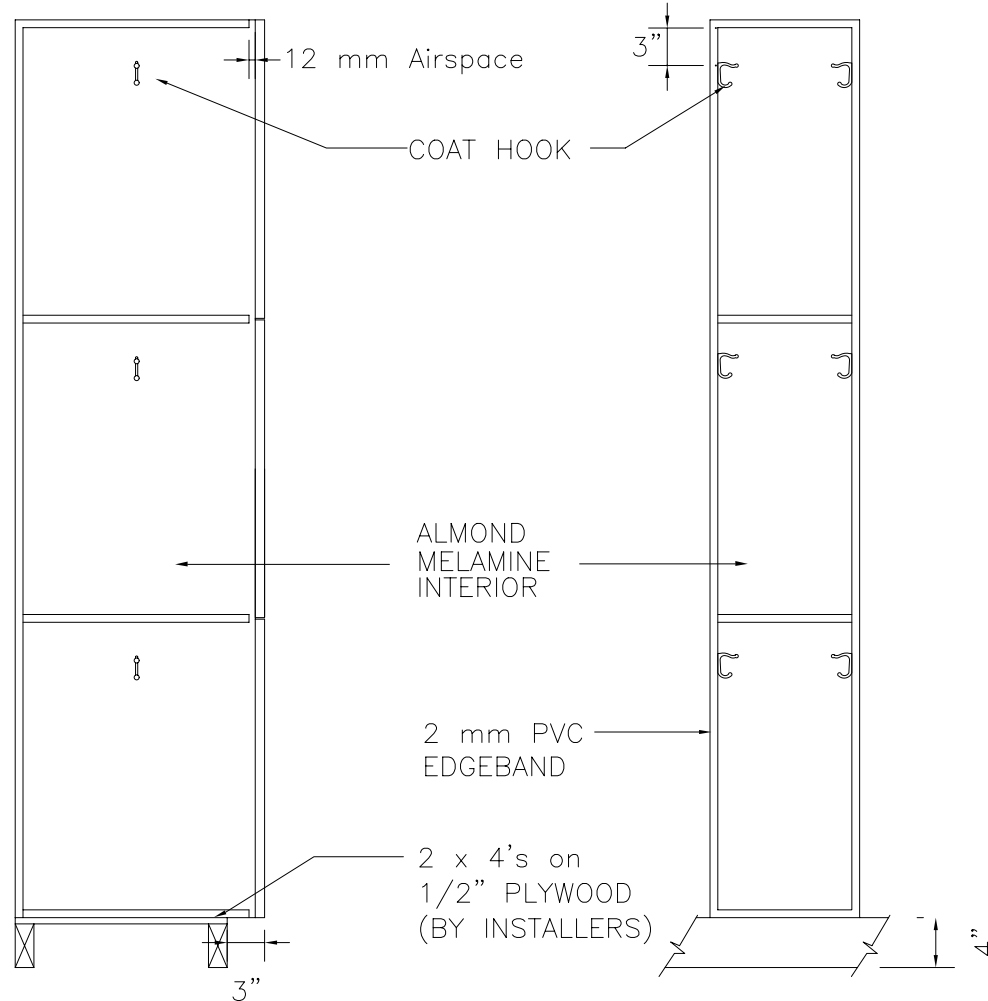

Locker Doors:
 Finish:
 Edgeband:
 Lock:
 Hardware:
 No. Sequence:

QTY: ___ lockers at Men's Rm.
 ___ lockers at Women's Rm.

FRONT ELEVATION

SECTION VIEW

FRONT ELEV.-DOOR REMOVED

CLASSIC WOODWORKING
 667 SE 32ND AVE HILLSBORO, OR. 97123
 P: (503)692-0800 F: (503)692-7070

Model C

DATE:	APPROVED:	DRAWN BY:
PROJECT:		
		DRAWING NO. C