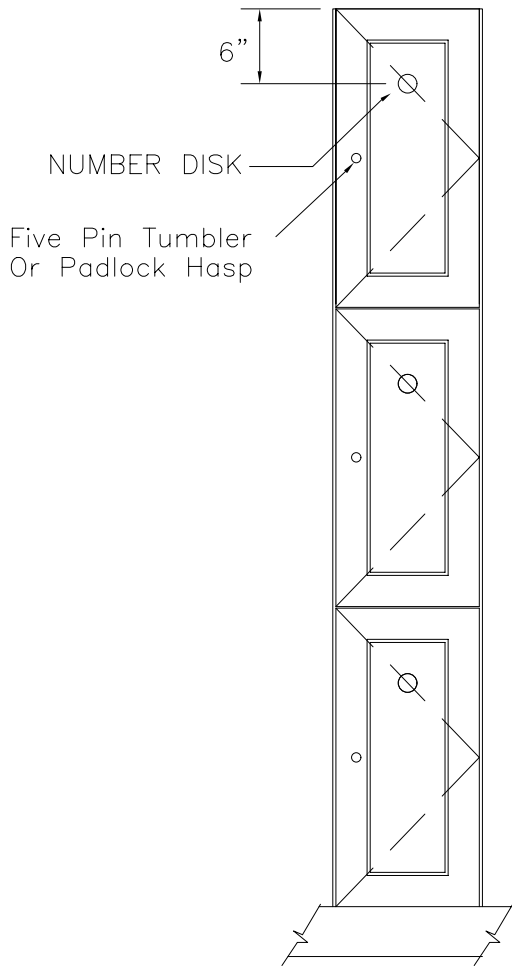

Locker Doors:
 Finish:
 Edgeband:
 Lock:
 Hardware:
 No. Sequence:

QTY: ___ lockers at Men's Rm.
 ___ lockers at Women's Rm.

FRONT ELEVATION

SECTION VIEW

FRONT ELEV.-DOOR REMOVED

CLASSIC WOODWORKING
 667 SE 32ND AVE HILLSBORO, OR. 97123
 P: (503)692-0800 F: (503)692-7070

Model C

DATE:	APPROVED:	DRAWN BY:
PROJECT:		
		DRAWING NO. C