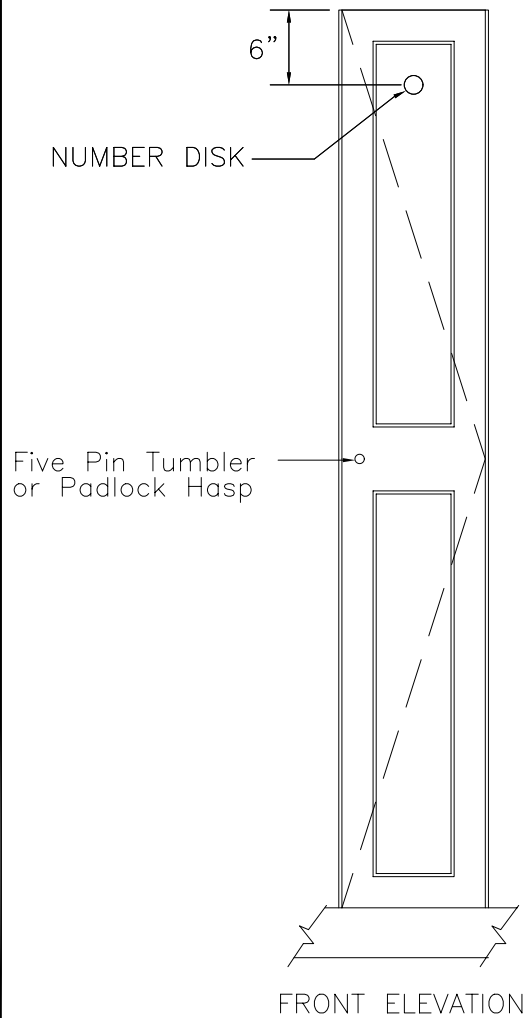

Locker Doors:
 Finish:
 Edgeband:
 Lock:
 Hardware:
 No. Sequence:

QTY.: ___ Locker at Men's Rm.
 ___ Locker at Women's Rm.

CLASSIC WOODWORKING
 667 SE 32ND AVE HILLSBORO, OR. 97123
 P: (503)692-0800 F: (503)692-7070

Model A

DATE:	APPROVED:	DRAWN BY:
PROJECT:		
		DRAWING NO. A