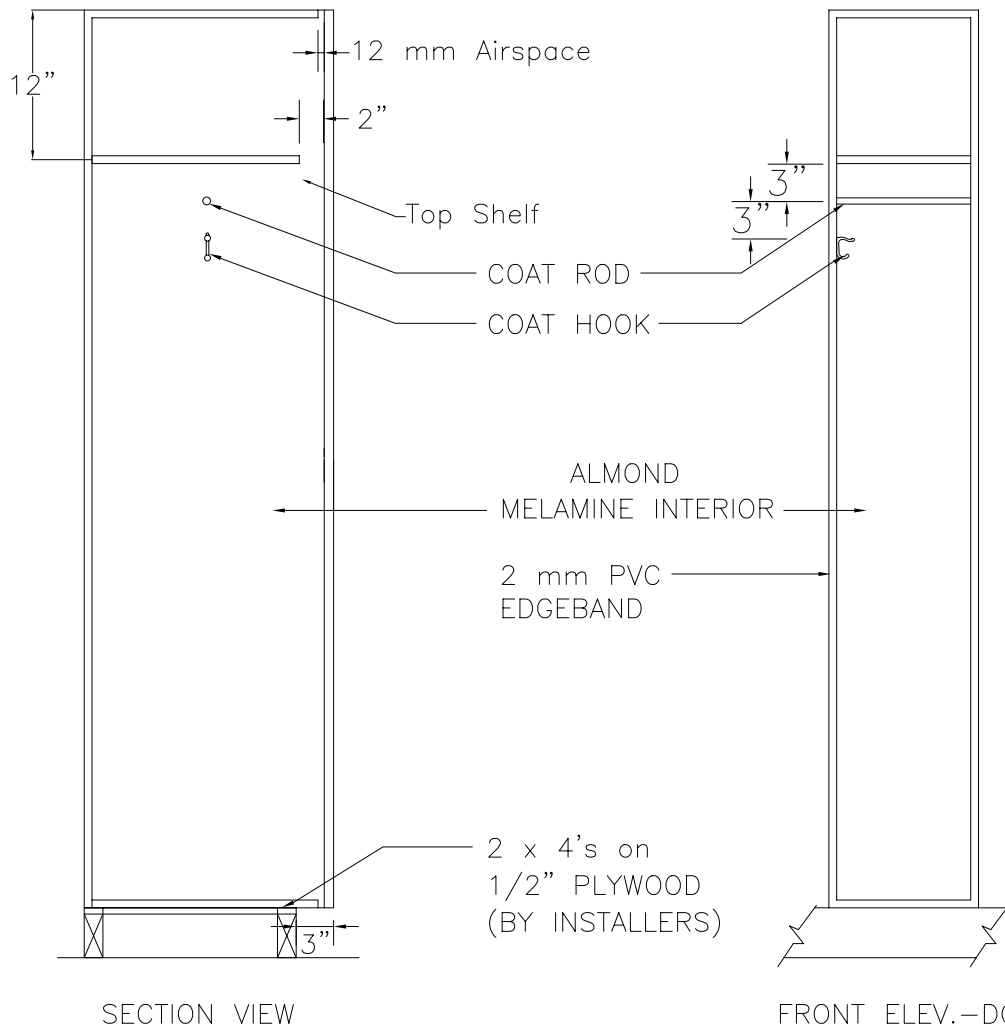

Locker Doors:
 Finish:
 Edgeband:
 Lock:
 Hardware:
 No. Sequence:

QTY.: ___ Locker at Men's Rm.
 ___ Locker at Women's Rm.

CLASSIC WOODWORKING
 667 SE 32ND AVE HILLSBORO, OR. 97123
 P: (503)692-0800 F: (503)692-7070

Model A

DATE:	APPROVED:	DRAWN BY:
PROJECT:		
		DRAWING NO. A