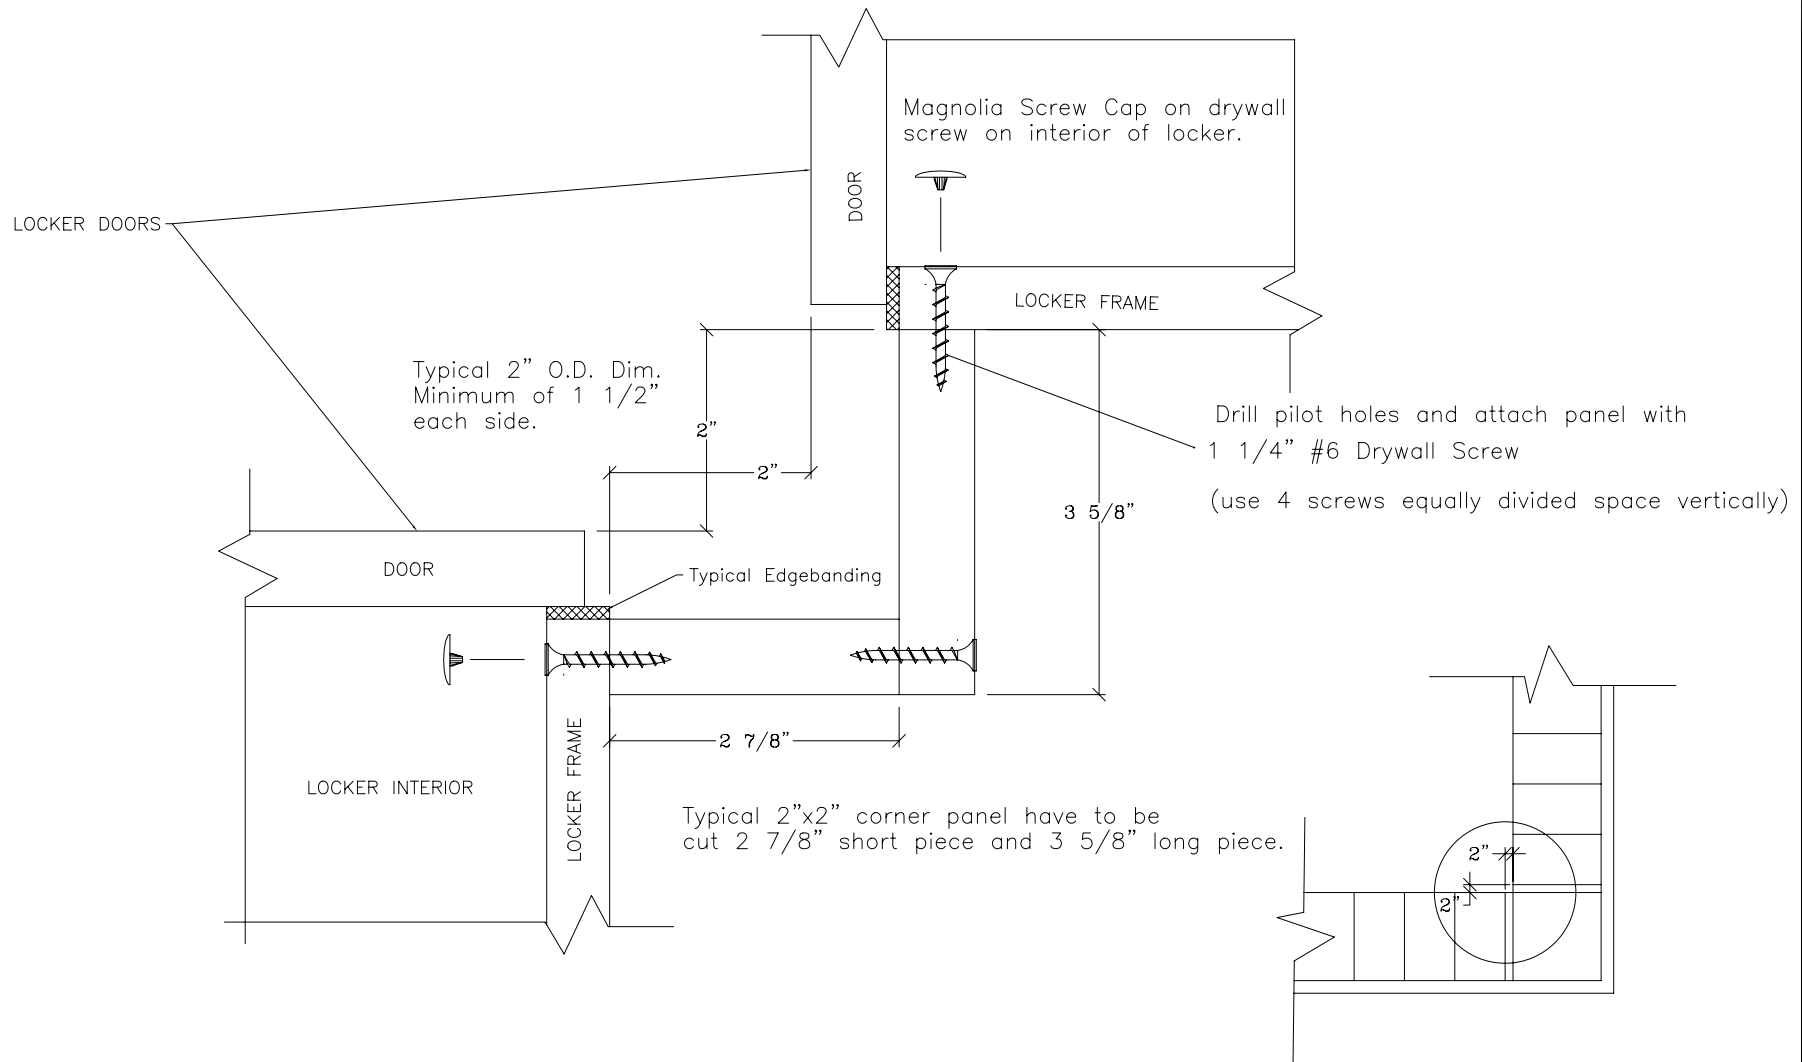

Corner Filler Panel Installation Detail

As appear on Locker Layout Plan

Filler Panel Detail Drawing

DATE:	APPROVED:	DRAWN BY:
PROJECT:		
SCALE: 1"=2"	DRAWING NO. cornerfiller	