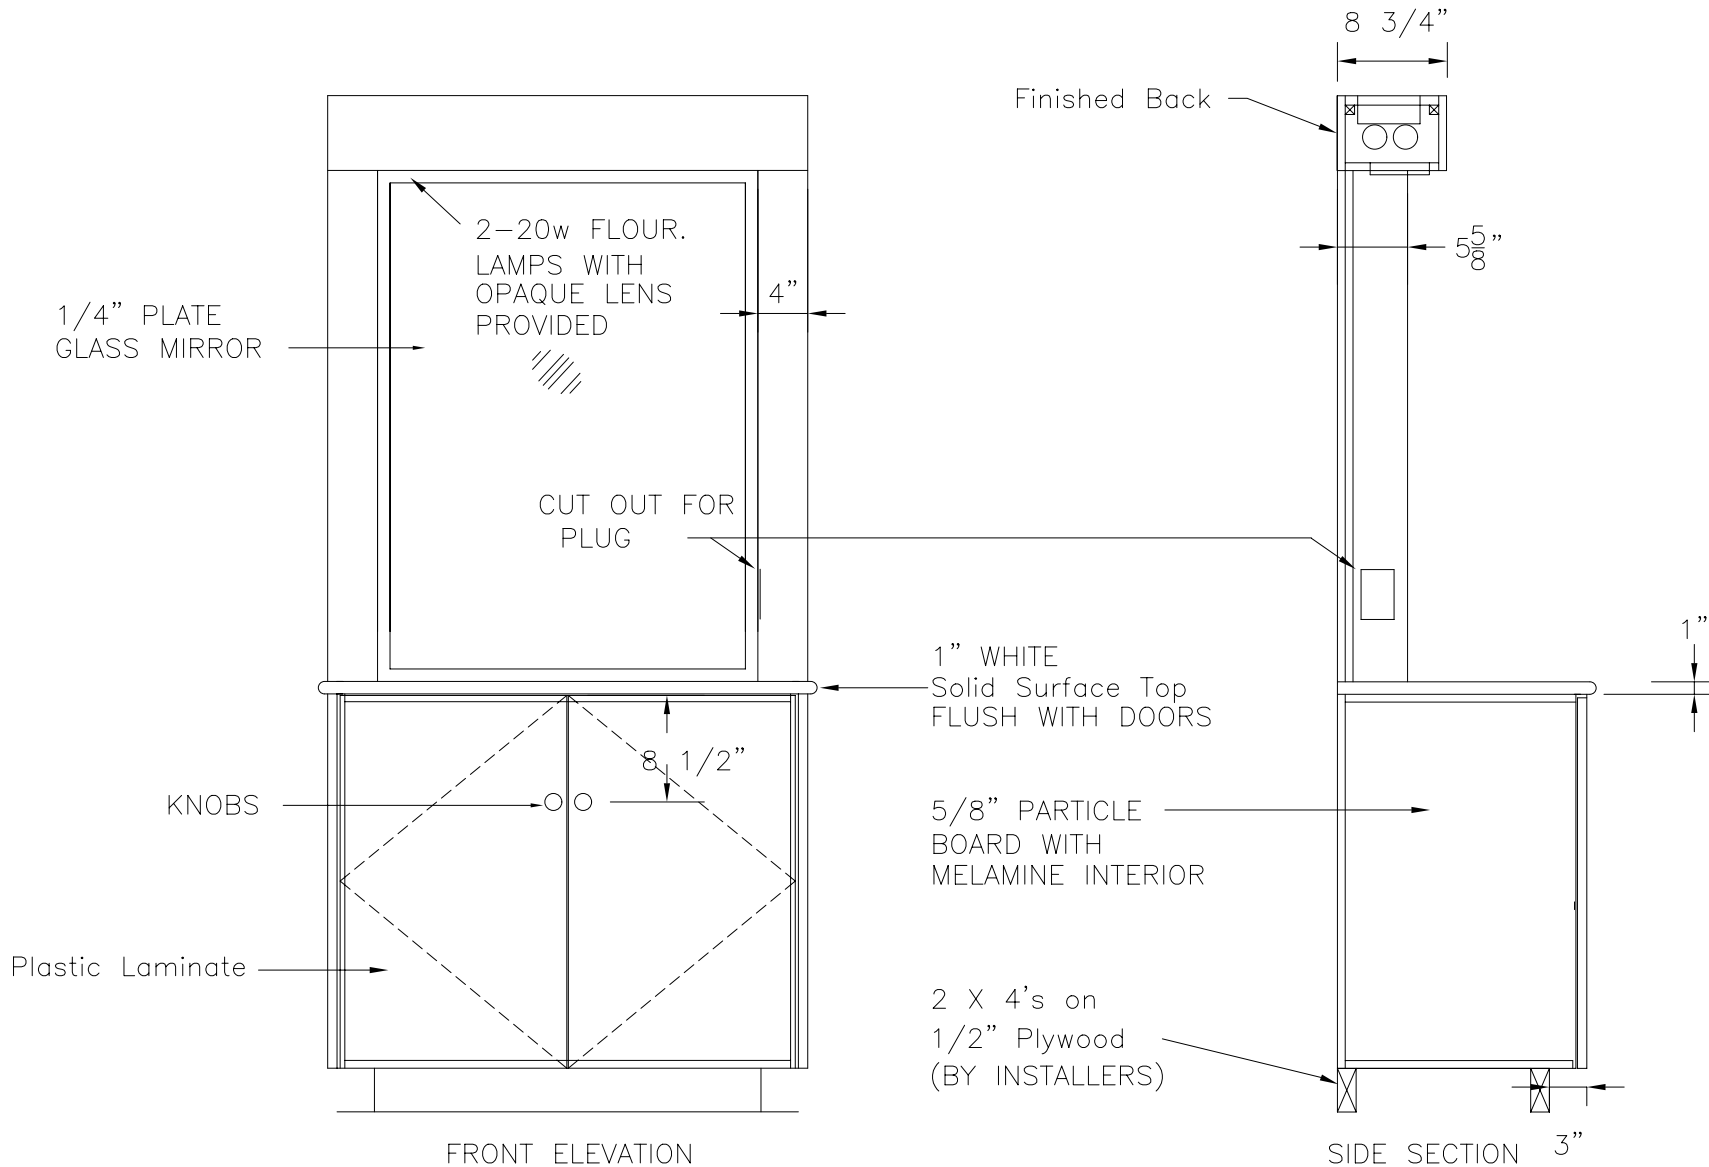

Door:
 Edgeband:
 Hardware:

Note: All light fixture switches are to be handled with the room switch.

--- at Men's Locker Room

--- at Women's Locker Room

CLASSIC WOODWORKING
 667 SE 32ND AVE HILLSBORO, OR. 97123
 P: (503)692-0800 F: (503)692-7070

Grooming Station

DATE:	APPROVED:	DRAWN BY:
PROJECT:		
		DRAWING NO. GS