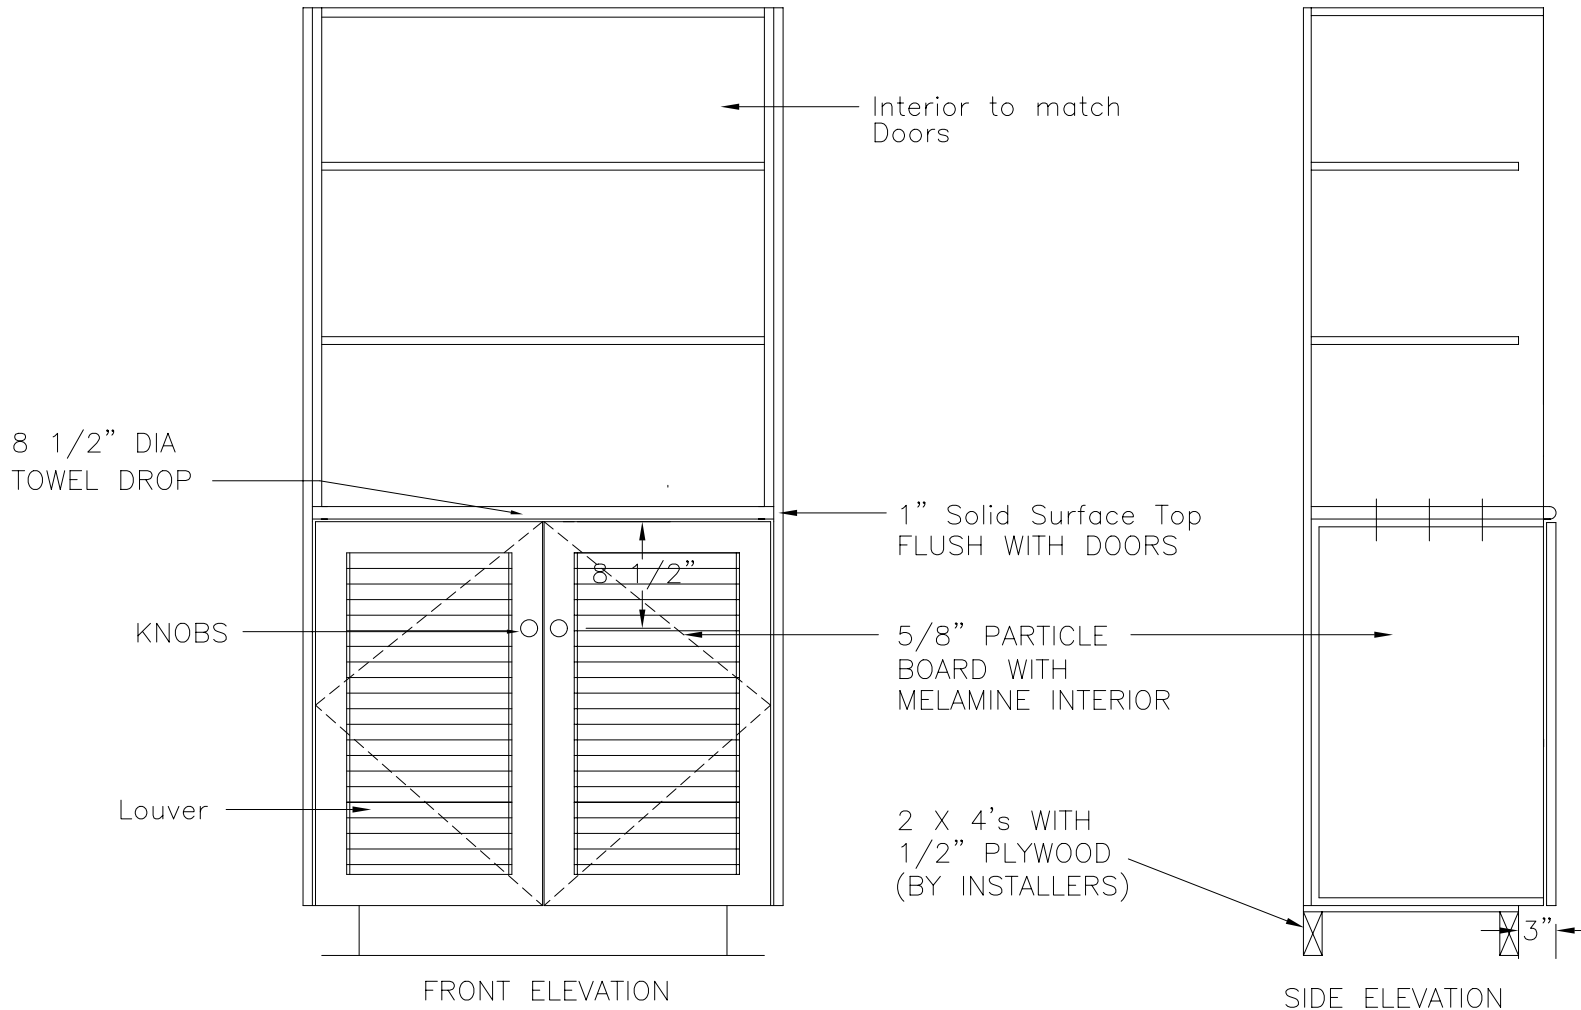

Door:  
 Finish:  
 Edgband:  
 Hardware:

QTY.: \_\_\_ at Men's Rm.  
 \_\_\_ at Women's Rm.

**CLASSIC WOODWORKING**  
 667 SE 32ND AVE HILLSBORO, OR. 97123  
 P: (503)692-0800 F: (503)692-7070

# TOWEL DROP

DATE:	APPROVED:	DRAWN BY:
PROJECT:		
DRAWING NO. TD		