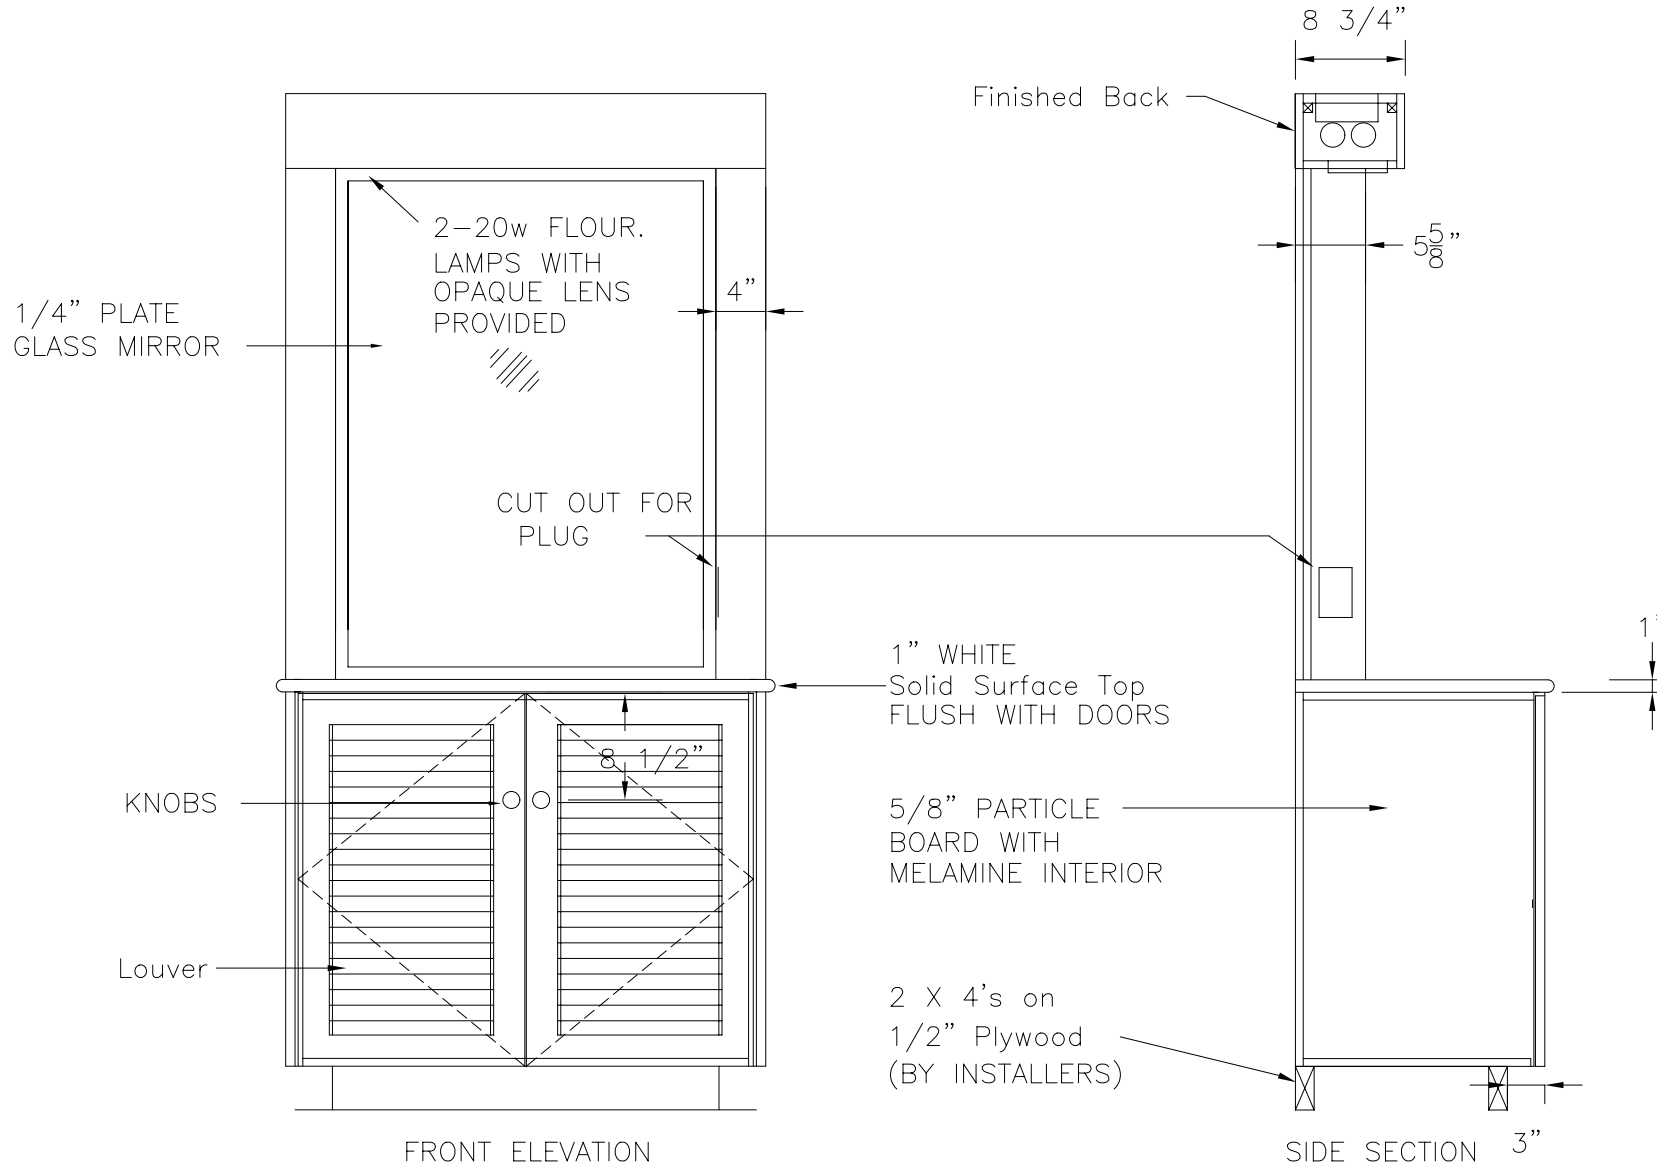

Door:
 Finish:
 Edgeband:
 Hardware:

___ at Men's Locker Room
 ___ at Women's Locker Room

Note: All light fixture switches are to be handled with the room switch.

CLASSIC WOODWORKING
 667 SE 32ND AVE HILLSBORO, OR. 97123
 P: (503)692-0800 F: (503)692-7070

Grooming Station

DATE:	APPROVED:	DRAWN BY:
PROJECT:		
		DRAWING NO. GS