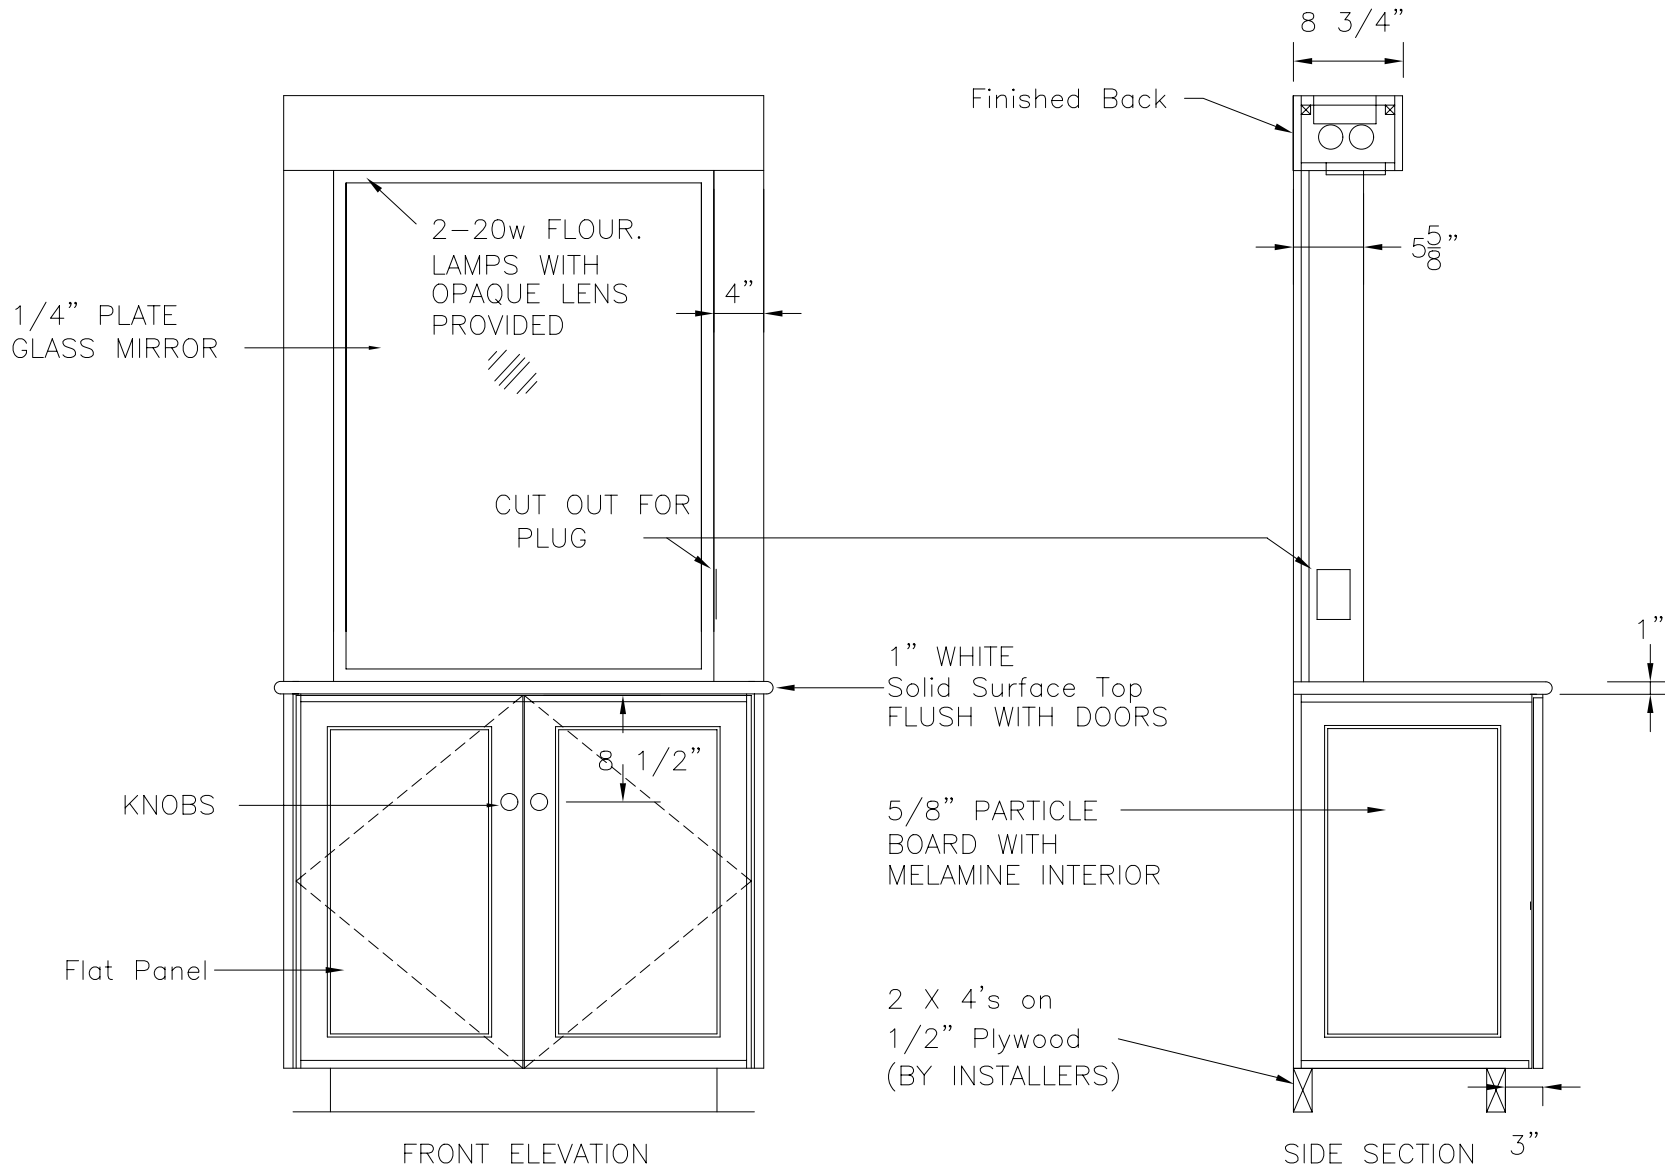

Door:  
 Finish:  
 Edgeband:  
 Hardware:

\_\_\_ at Men's Locker Room  
 \_\_\_ at Women's Locker Room

Note: All light fixture switches are to be handled with the room switch.

**CLASSIC WOODWORKING**  
 667 SE 32ND AVE HILLSBORO, OR. 97123  
 P: (503)692-0800 F: (503)692-7070

# Grooming Station

DATE:	APPROVED:	DRAWN BY:
PROJECT:		
		DRAWING NO. GS